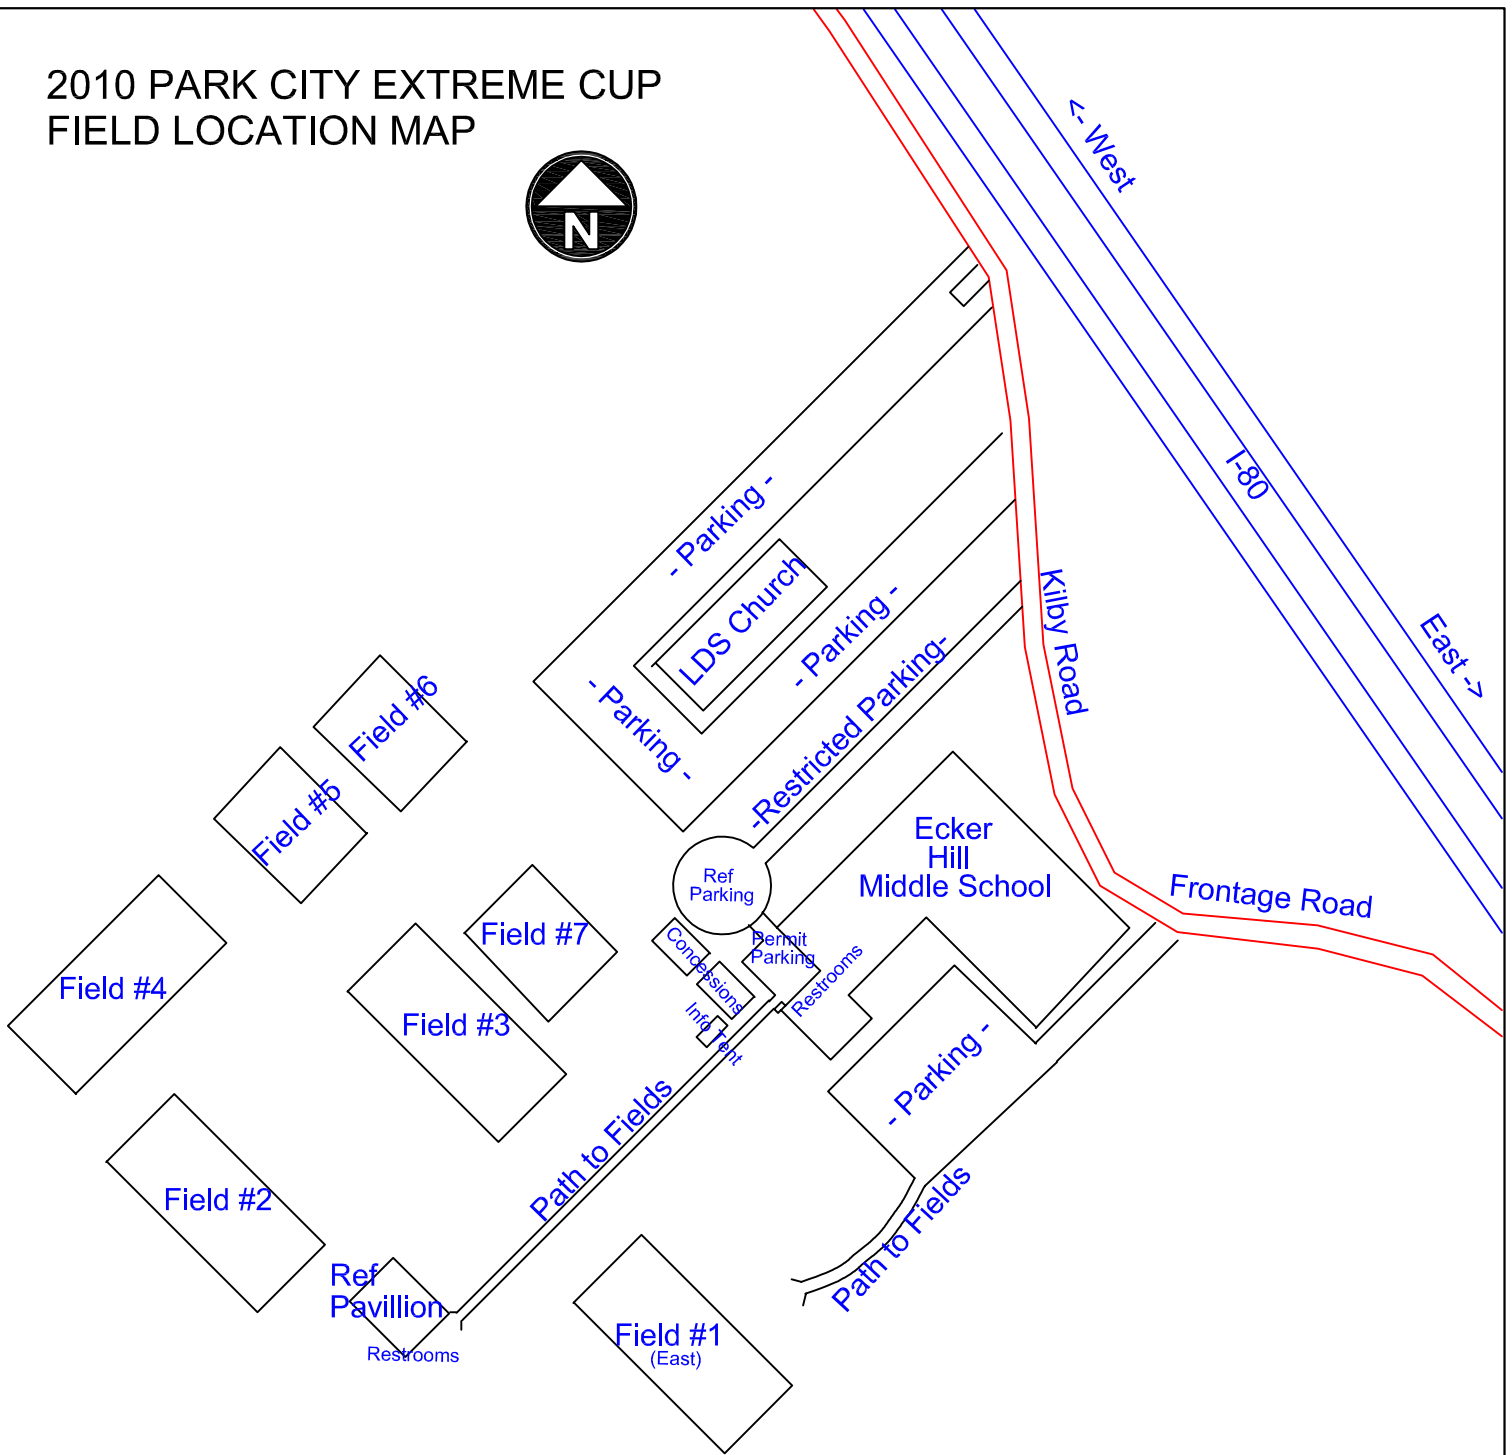

# 2010 PARK CITY EXTREME CUP FIELD LOCATION MAP

## Ecker Hill Middle School Venue

Map Prepared by: