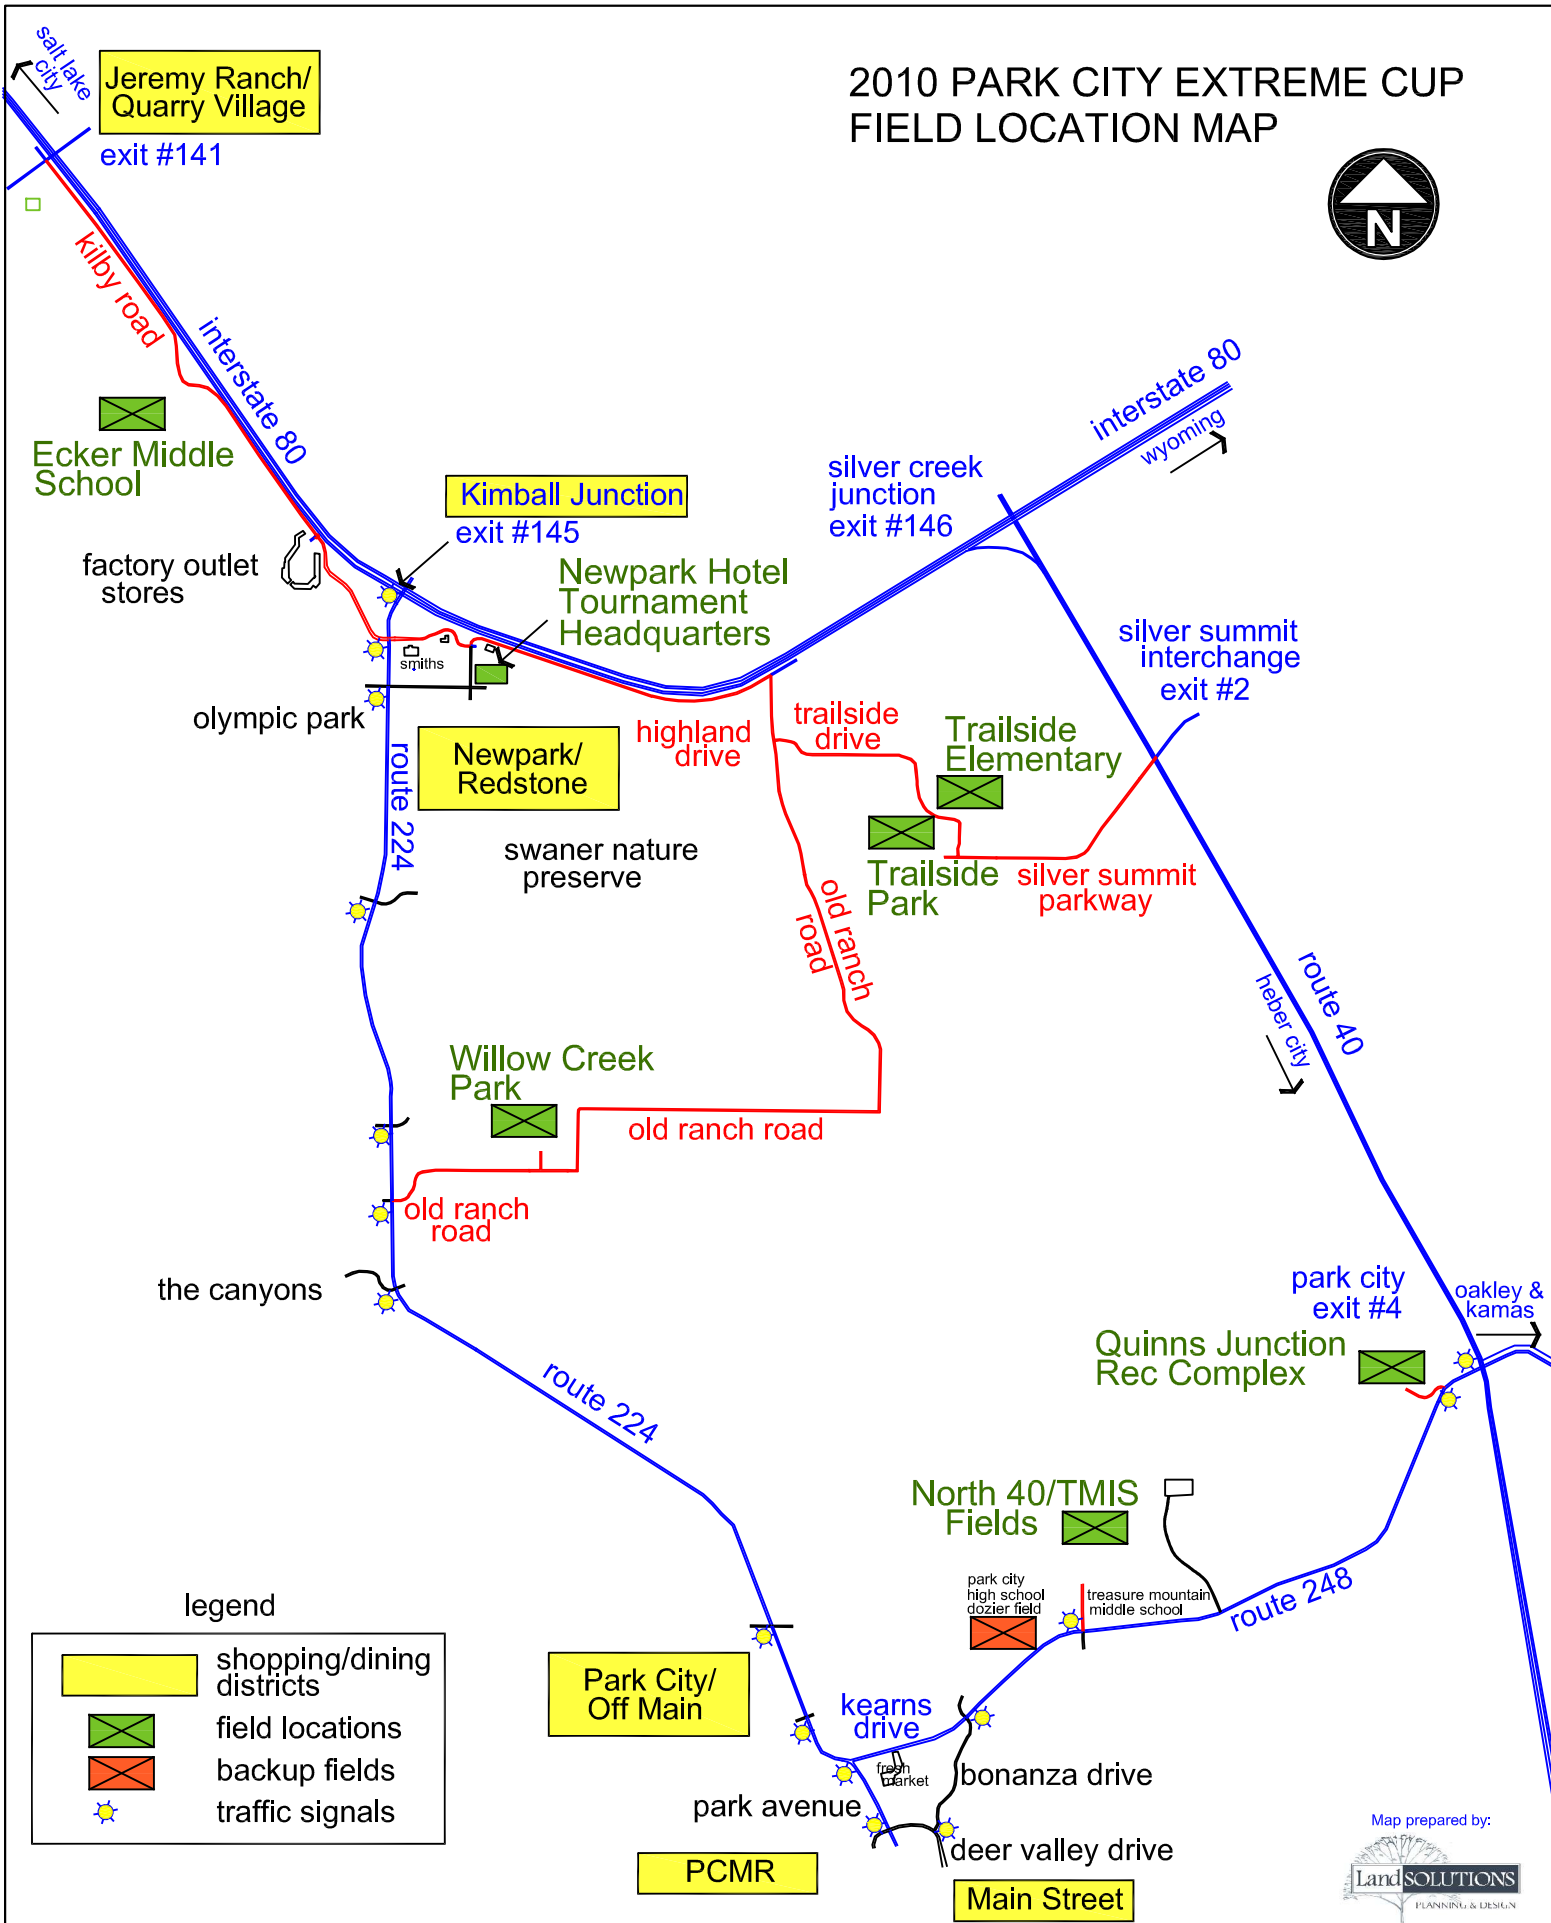

2010 PARK CITY EXTREME CUP FIELD LOCATION MAP

legend

	shopping/dining districts
	field locations
	backup fields
	traffic signals

Map prepared by: