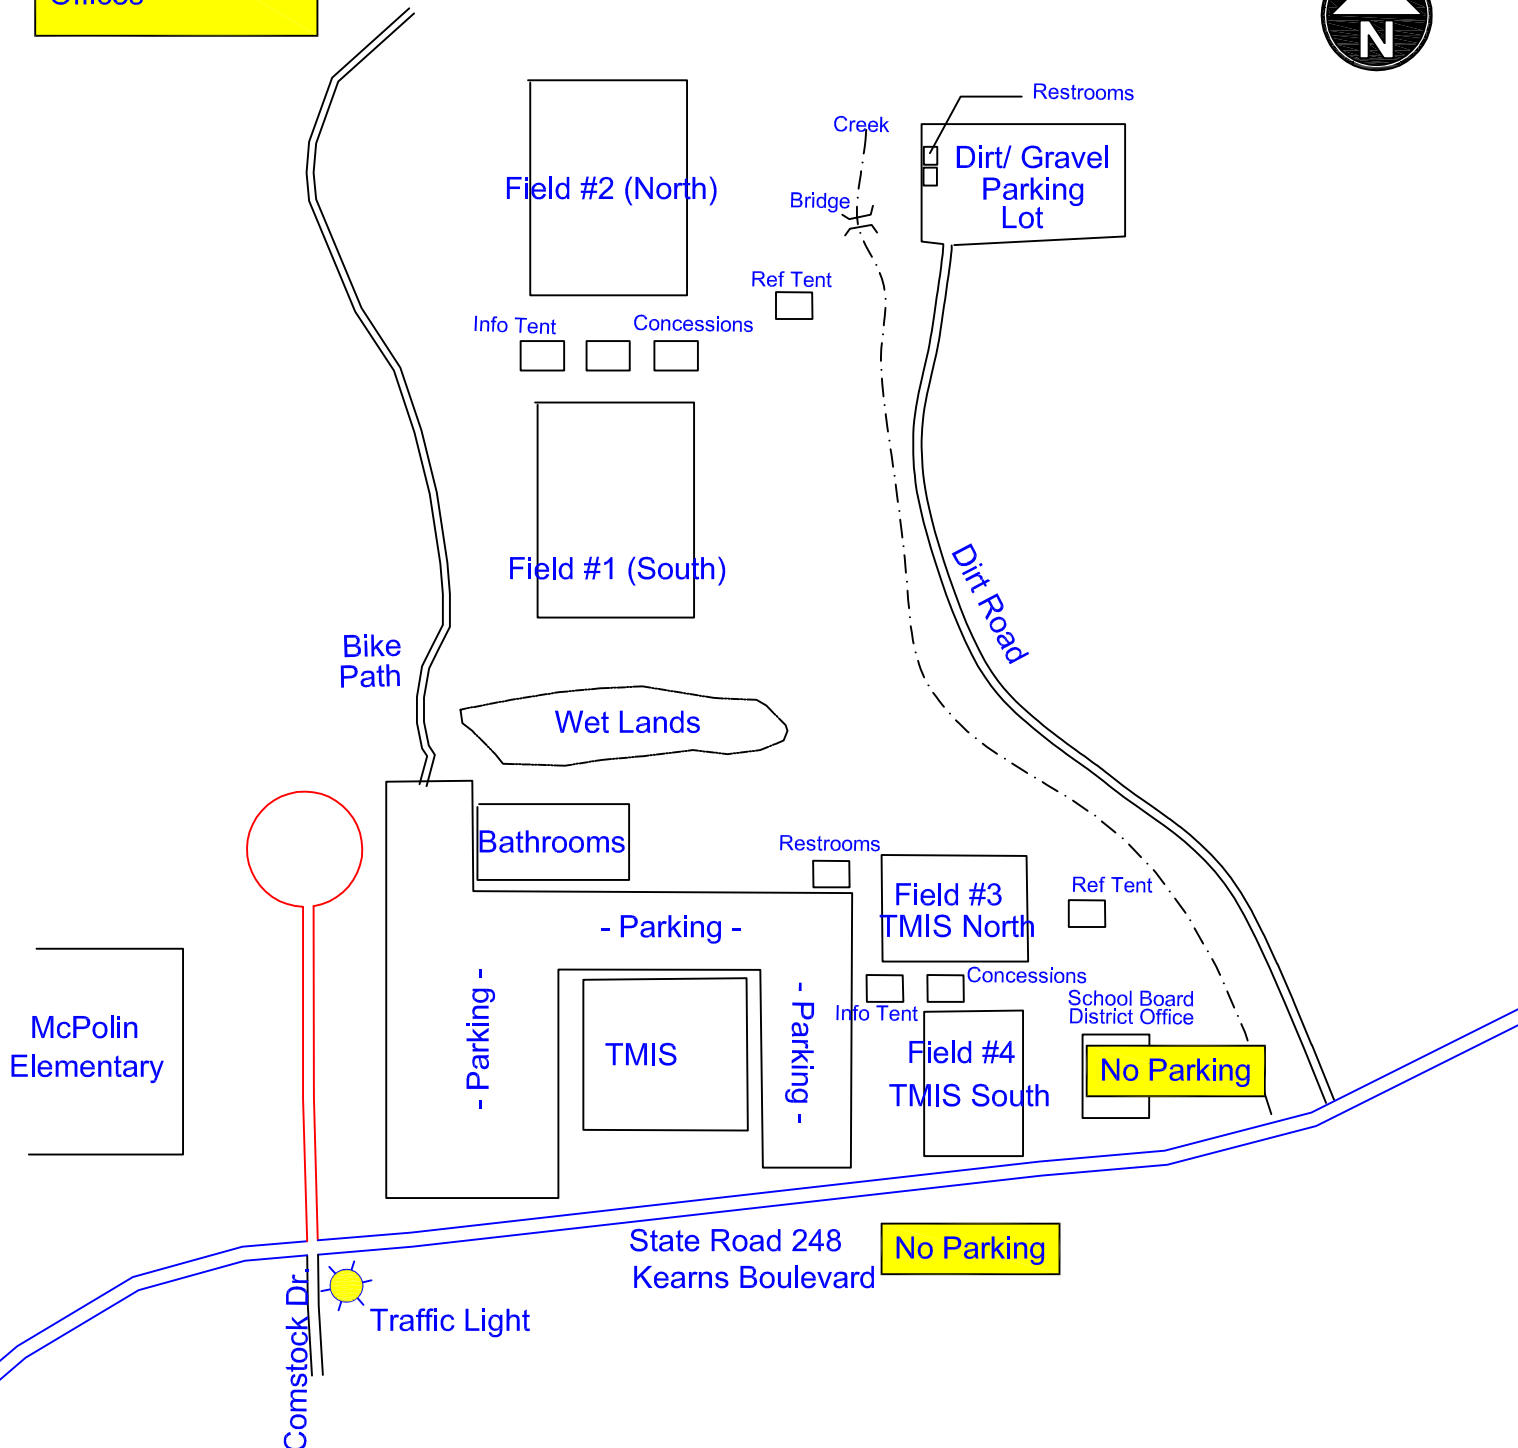

No Parking Along
Route 248 or at
PC School District
Offices

2010 PARK CITY EXTREME CUP FIELD LOCATION MAP

North 40/Treasure Mtn. Venue

Map Prepared by: