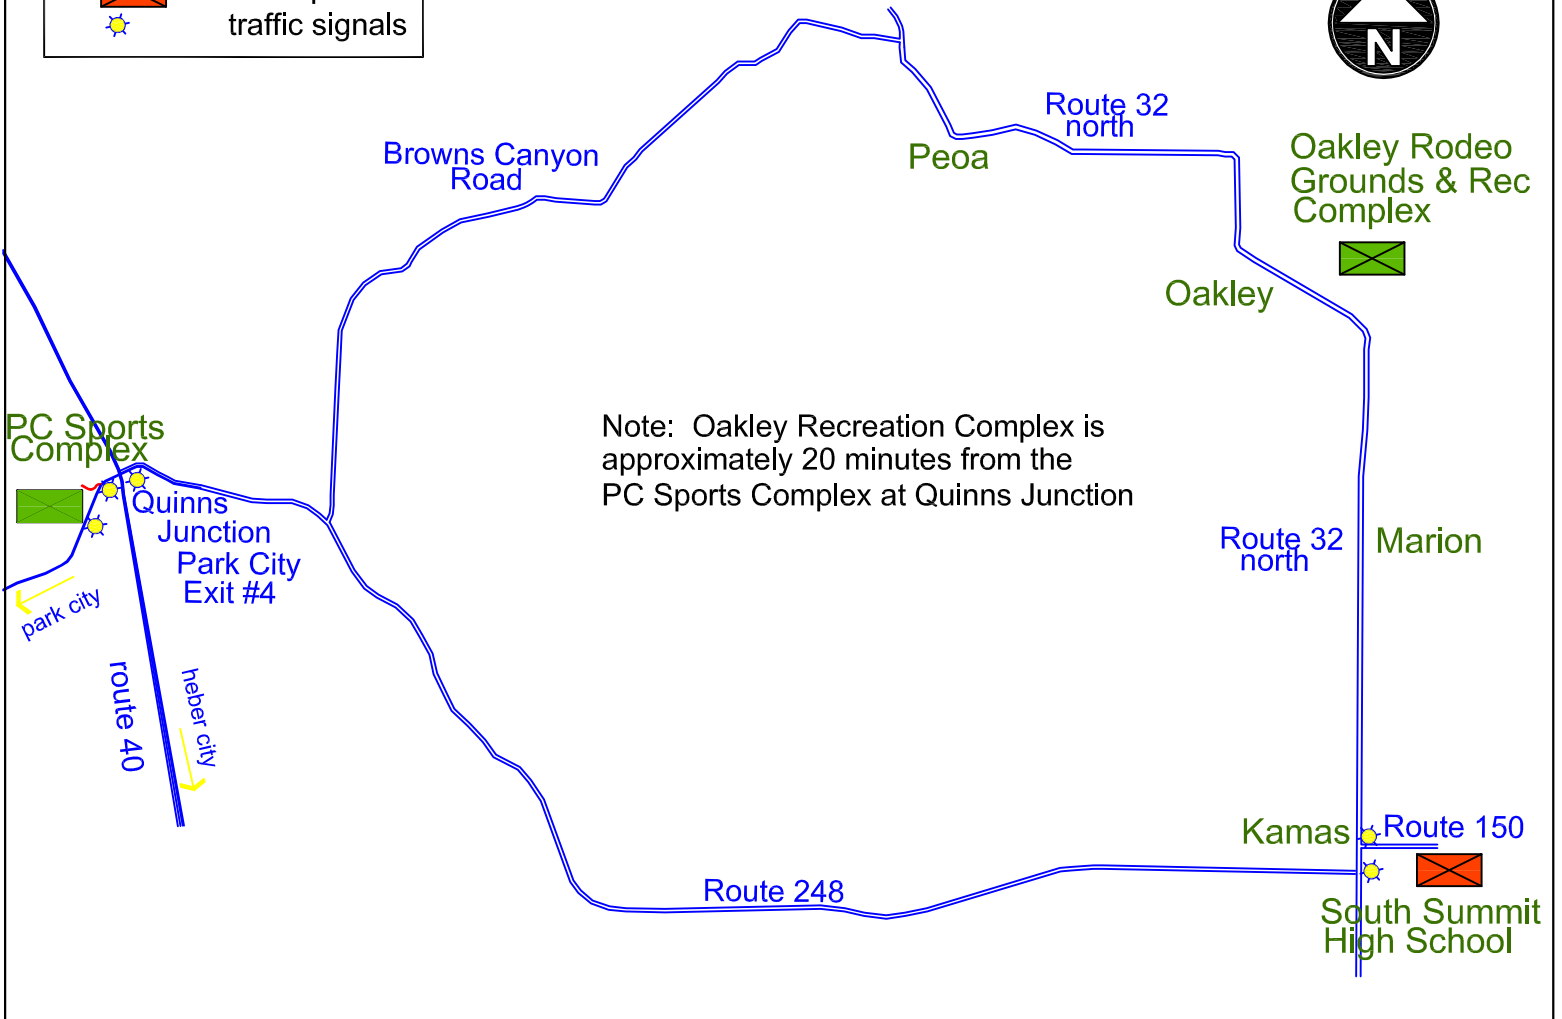

2010 PARK CITY EXTREME CUP FIELD LOCATION MAP

legend

-  field locations
-  backup fields
-  traffic signals

Map prepared by: