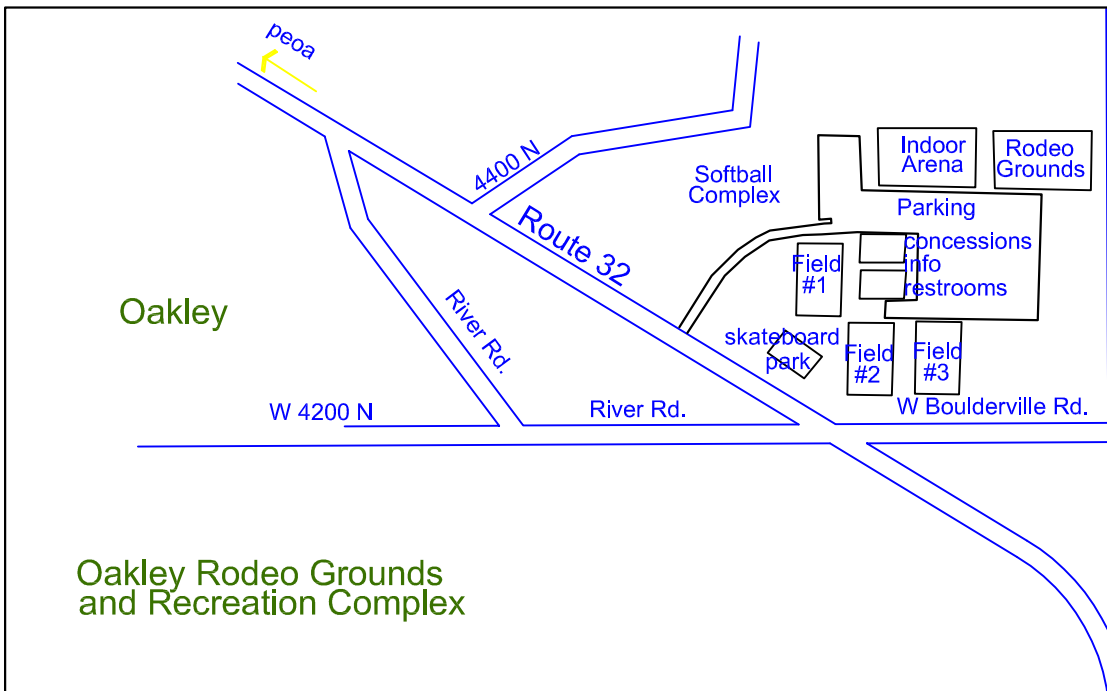

2010 PARK CITY EXTREME CUP FIELD LOCATION MAP

legend

-  field locations
-  backup fields
-  traffic signals

Map prepared by: