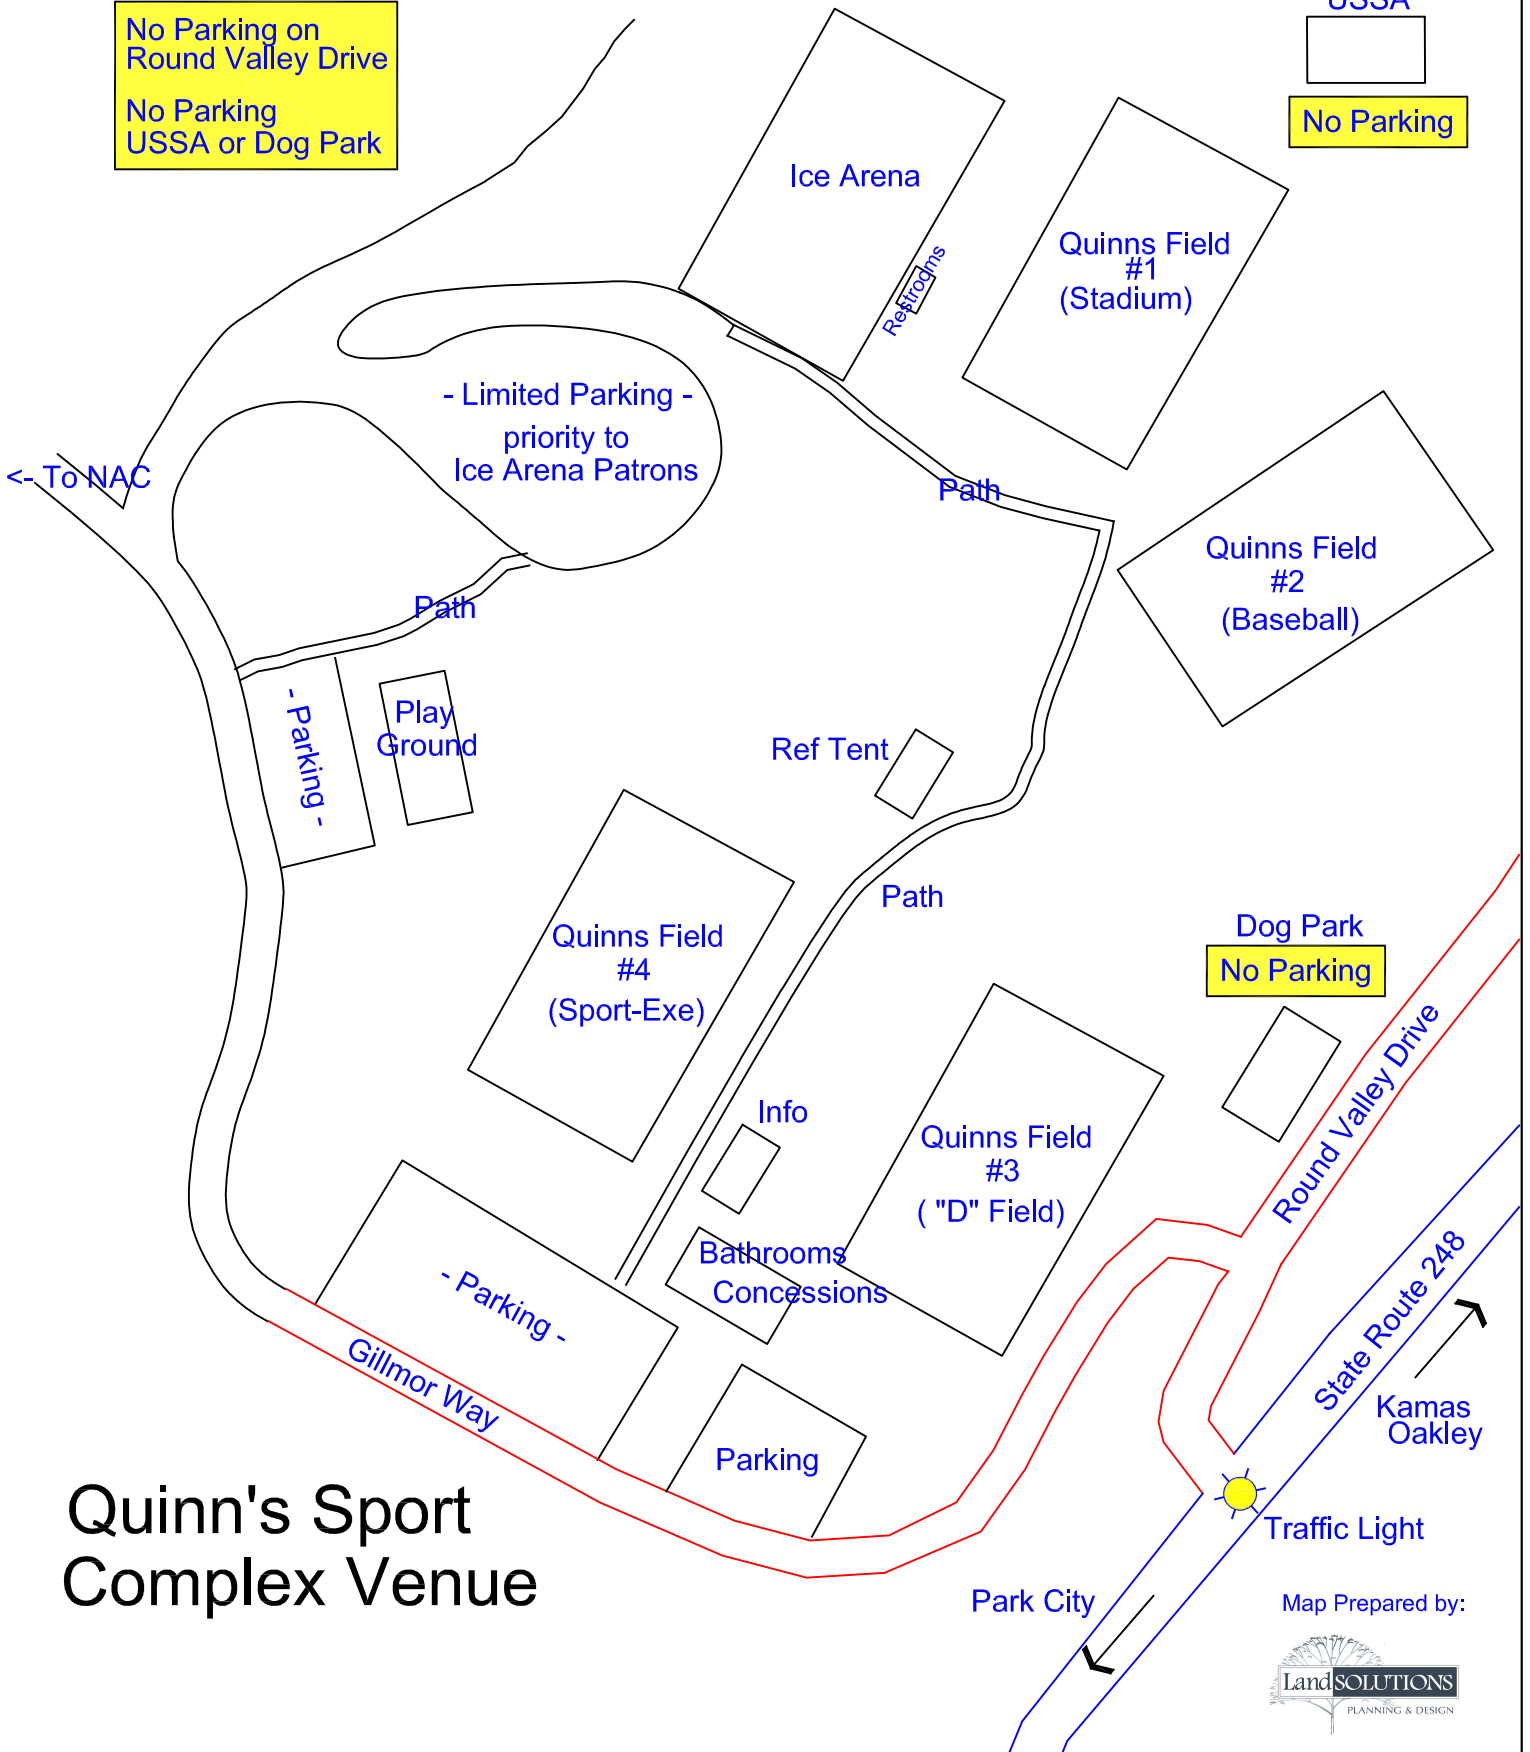

# 2010 PARK CITY EXTREME CUP FIELD LOCATION MAP

No Parking on  
Round Valley Drive  
No Parking  
USSA or Dog Park

USSA  
  
No Parking

## Quinn's Sport Complex Venue

Map Prepared by: