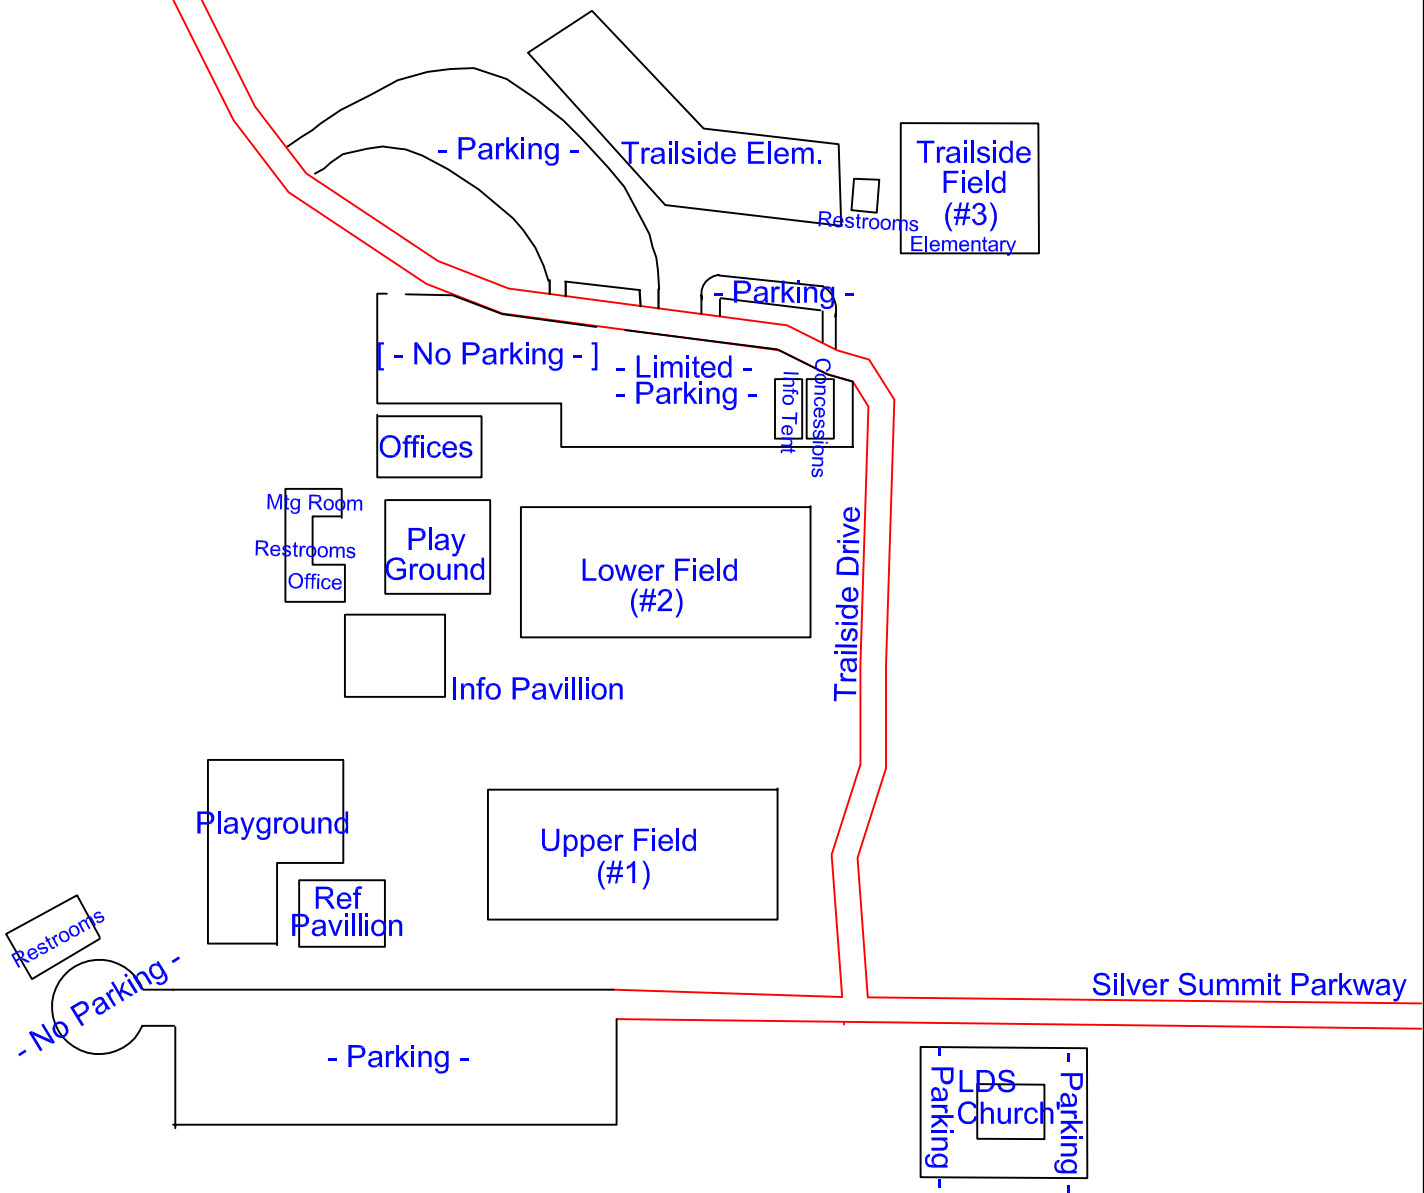

2010 PARK CITY EXTREME CUP FIELD LOCATION MAP

Trailside Park Venue

Map Prepared by: