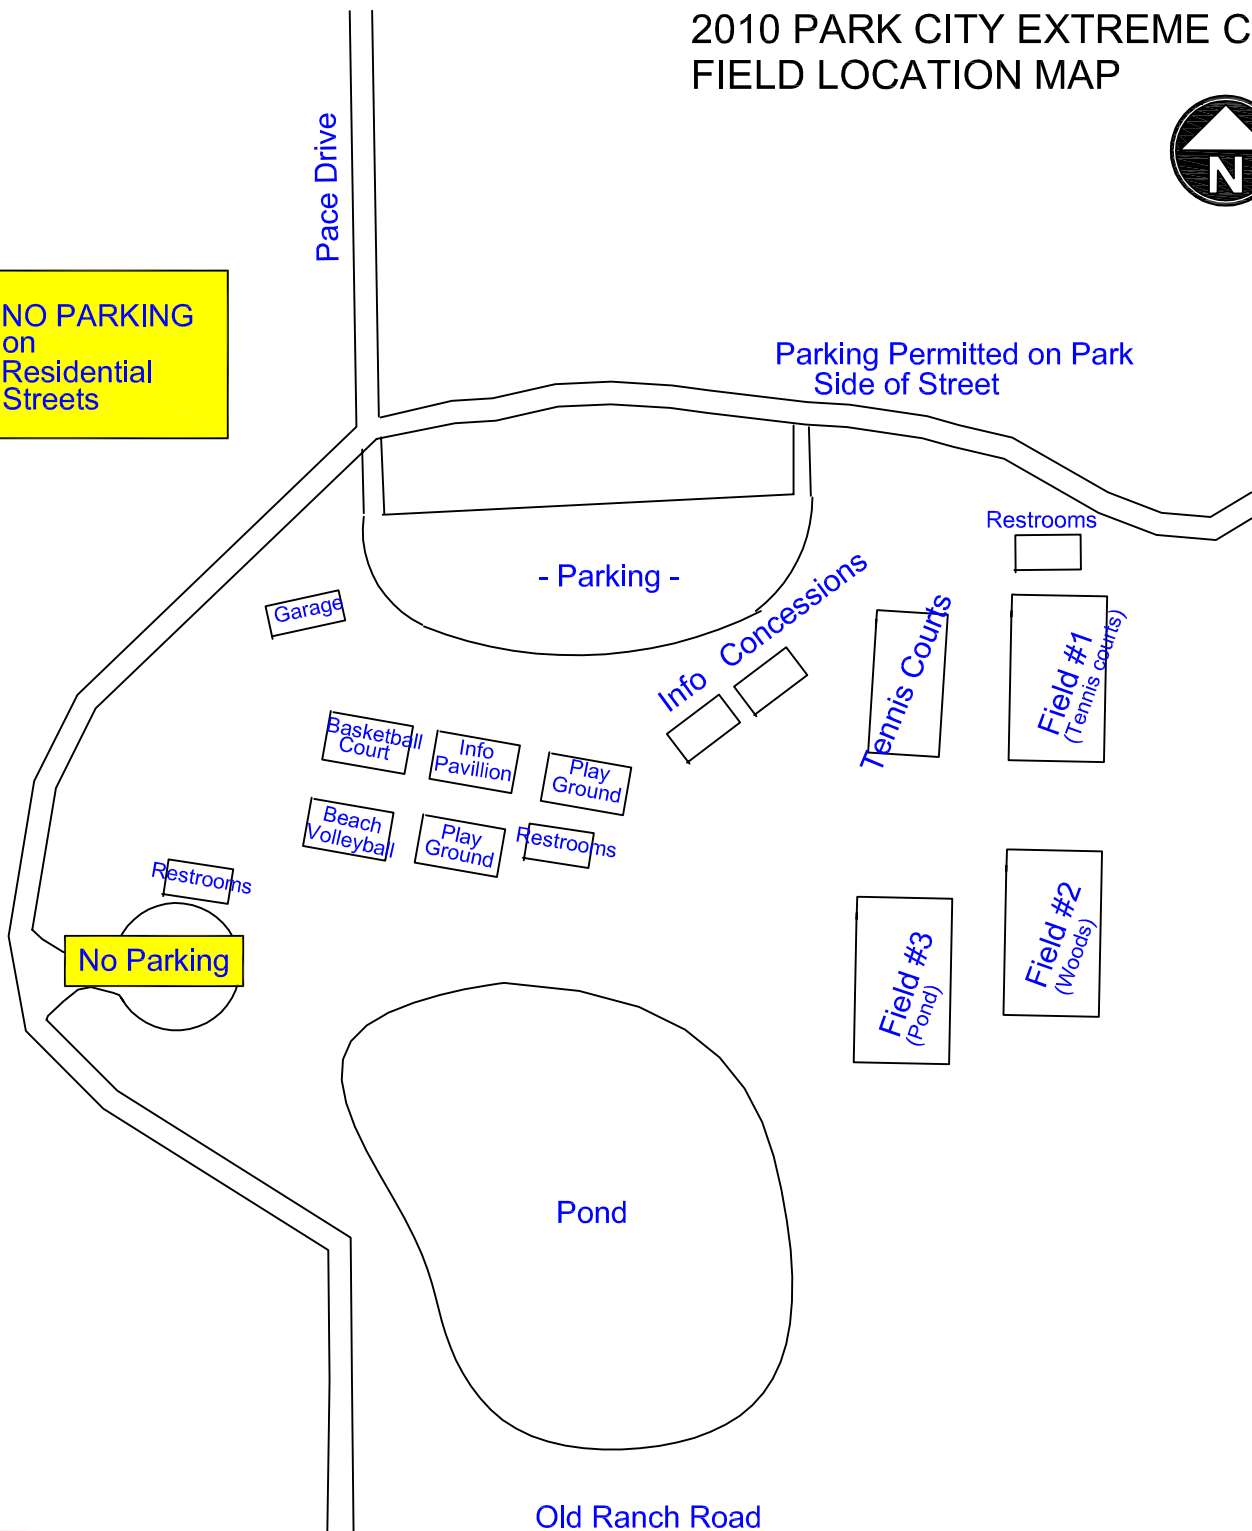

2010 PARK CITY EXTREME CUP FIELD LOCATION MAP

NO PARKING
on
Residential
Streets

Parking Permitted on Park
Side of Street

Willow Creek Park Venue

Map Prepared by: