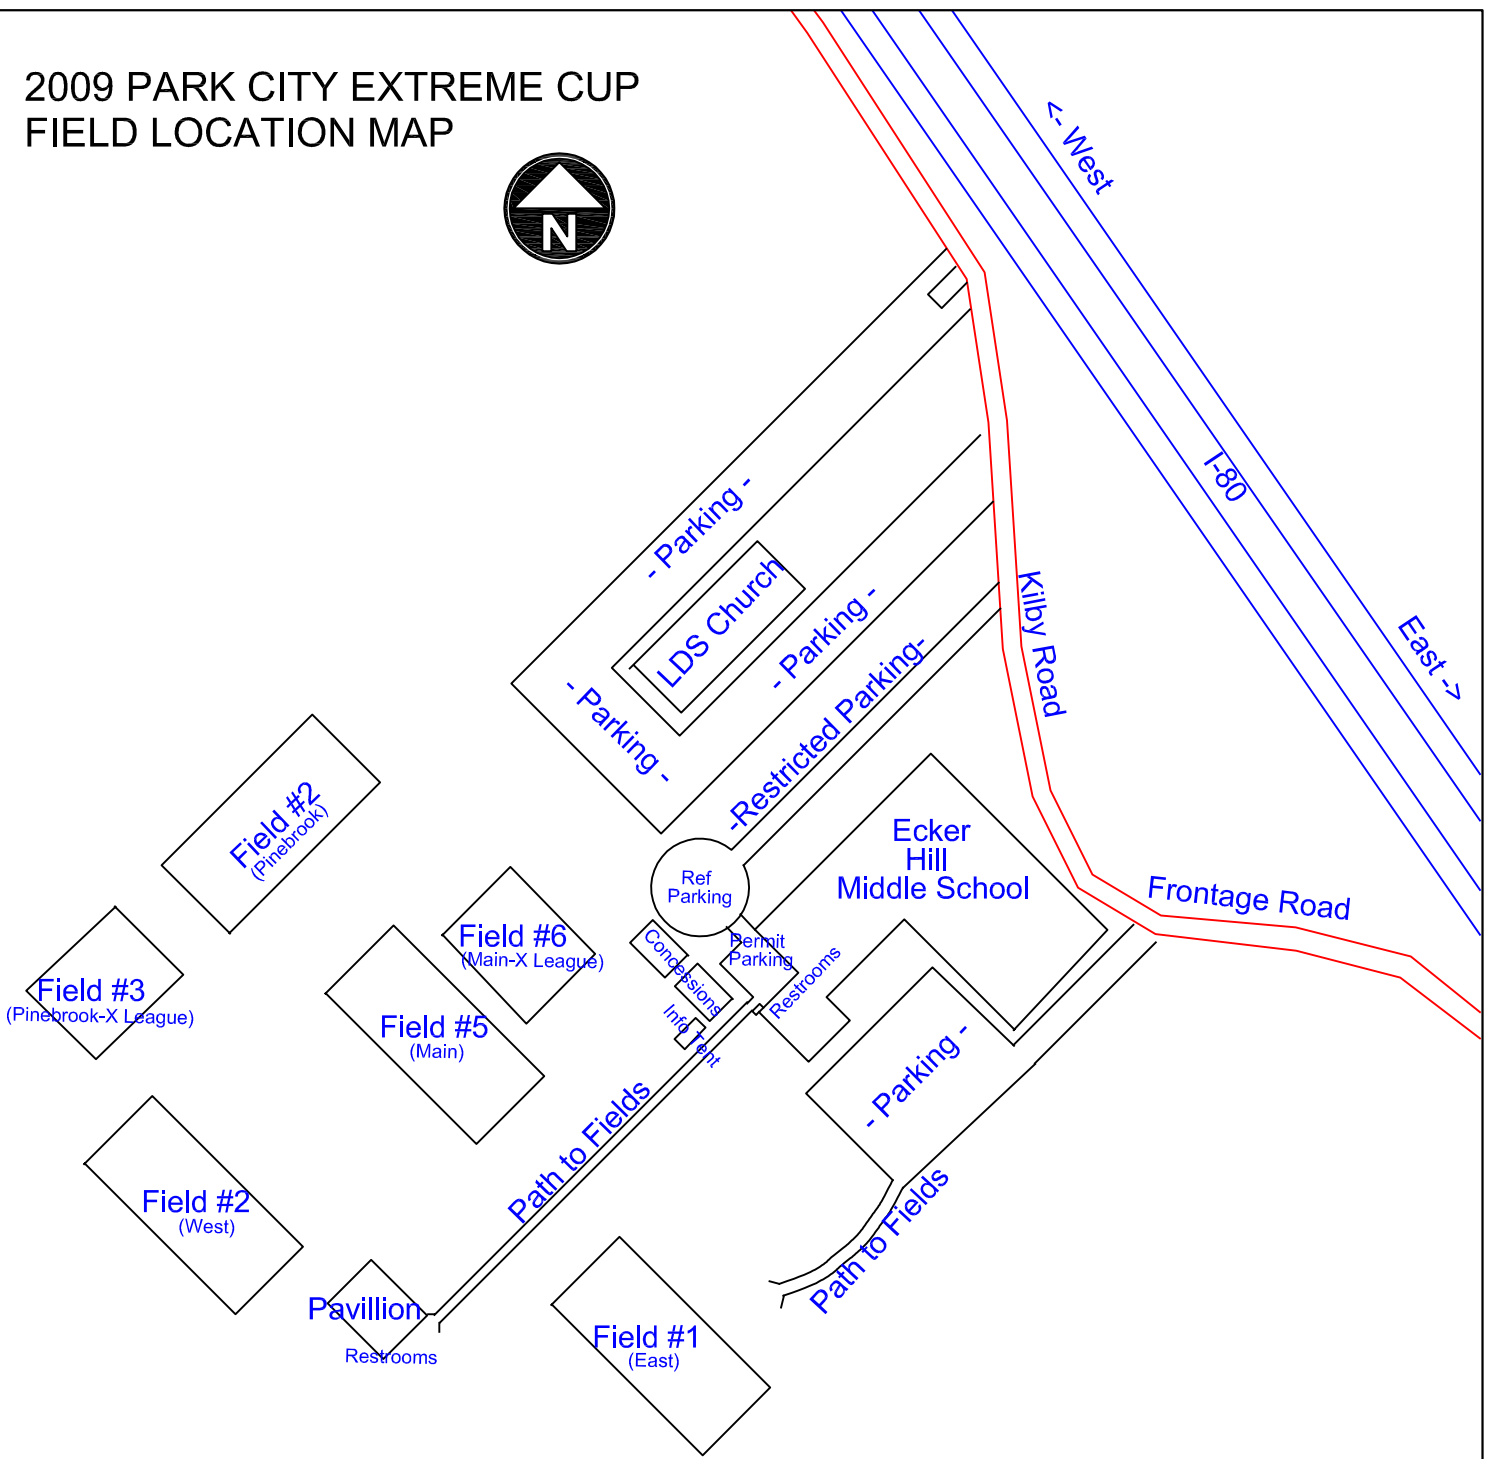

2009 PARK CITY EXTREME CUP FIELD LOCATION MAP

Ecker Hill Middle School Venue