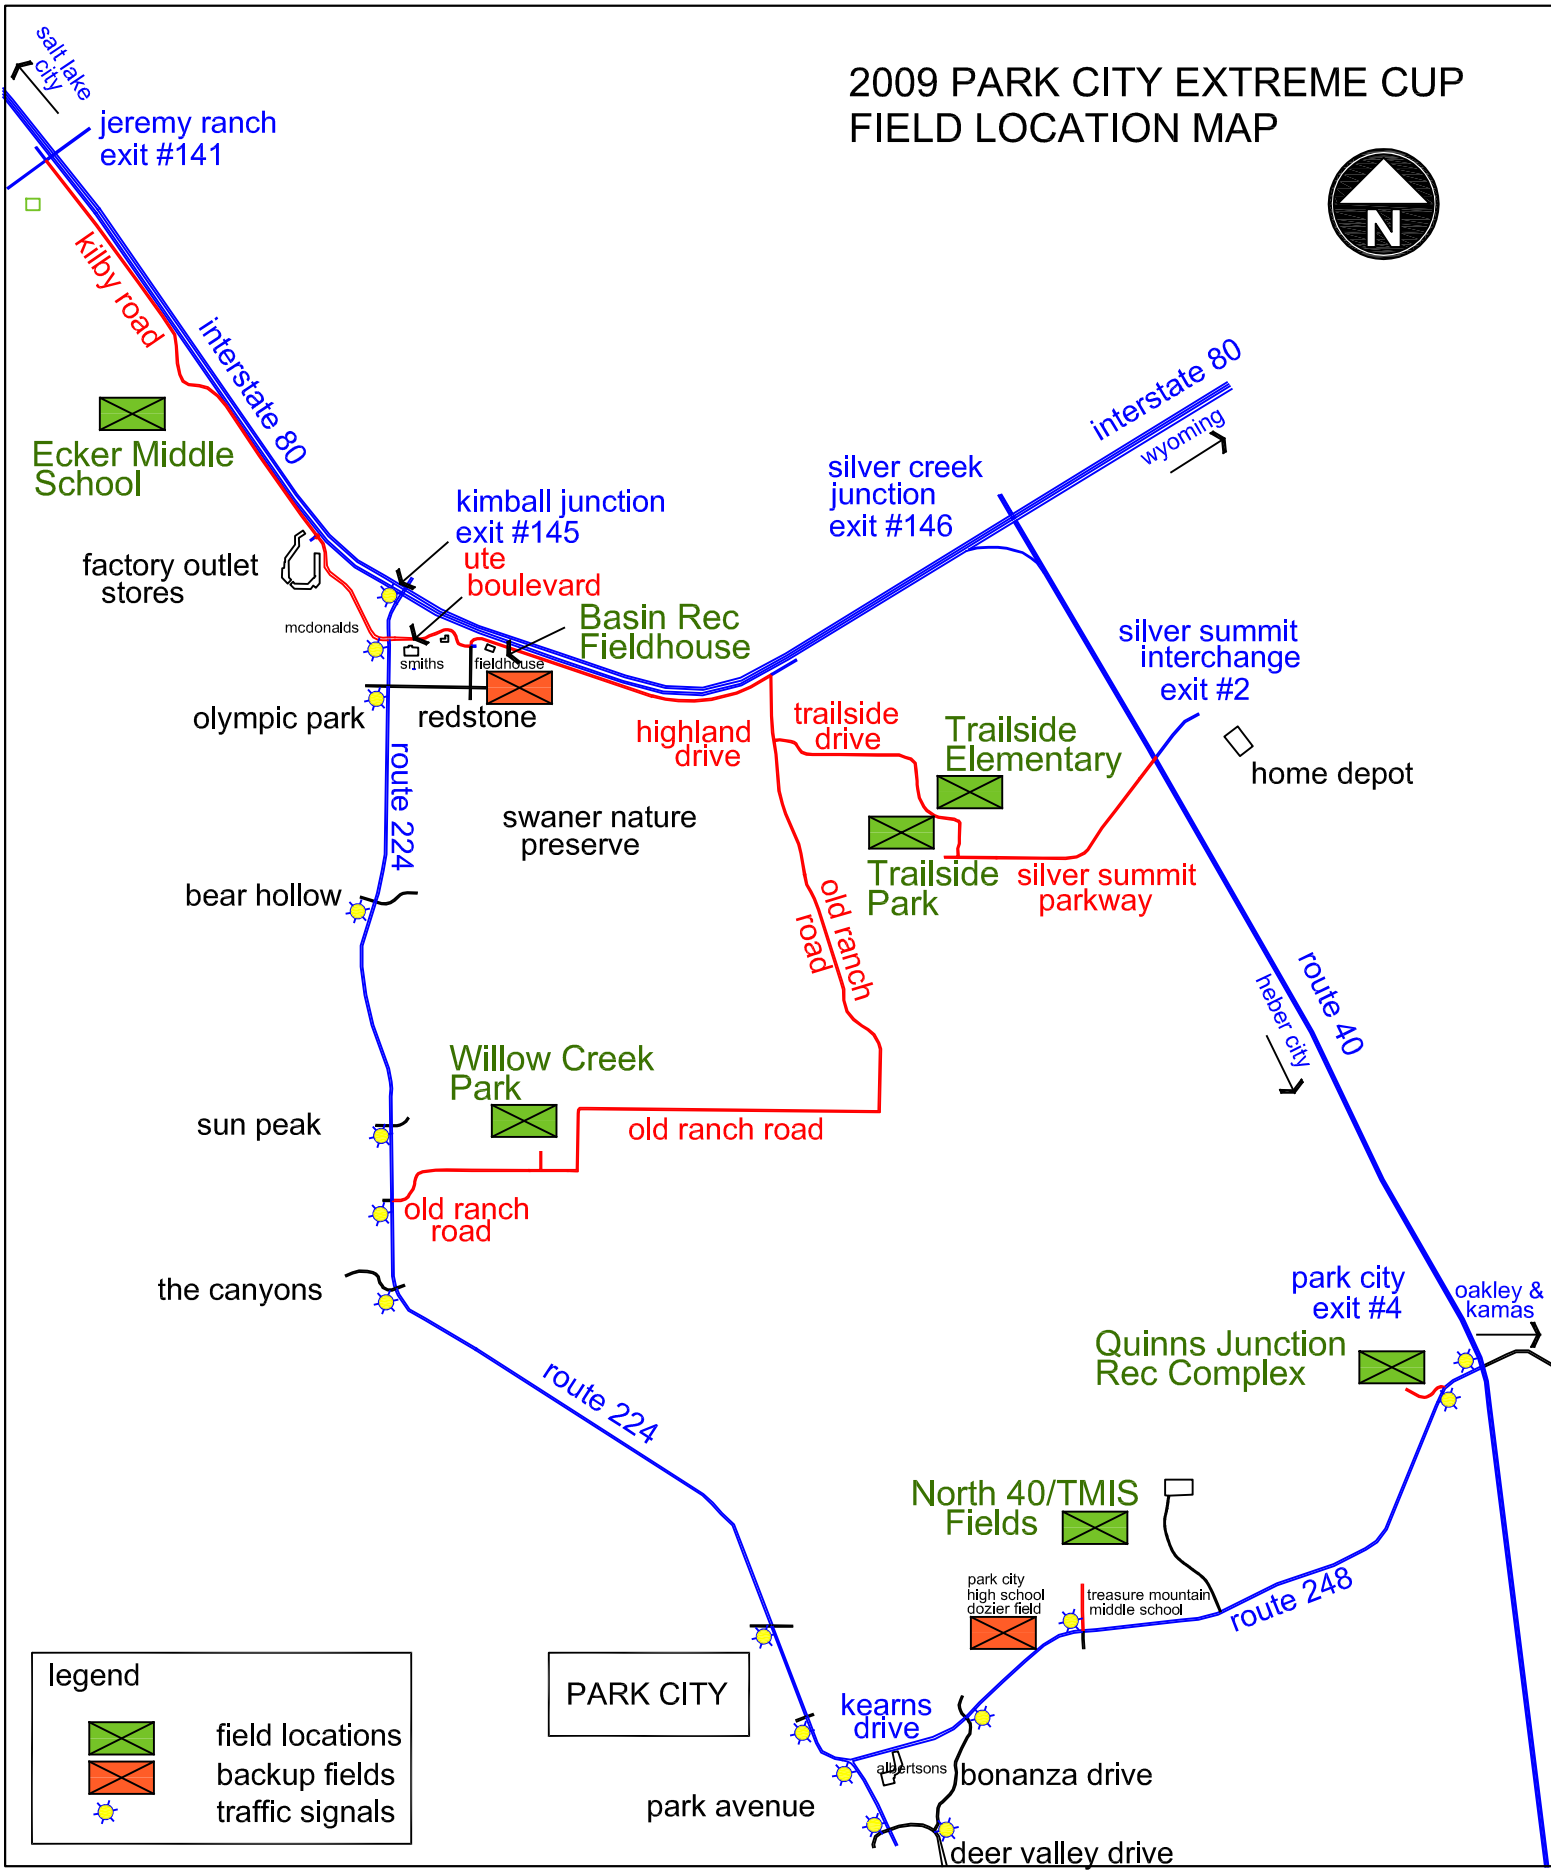

# 2009 PARK CITY EXTREME CUP FIELD LOCATION MAP

**legend**

-  field locations
-  backup fields
-  traffic signals

PARK CITY