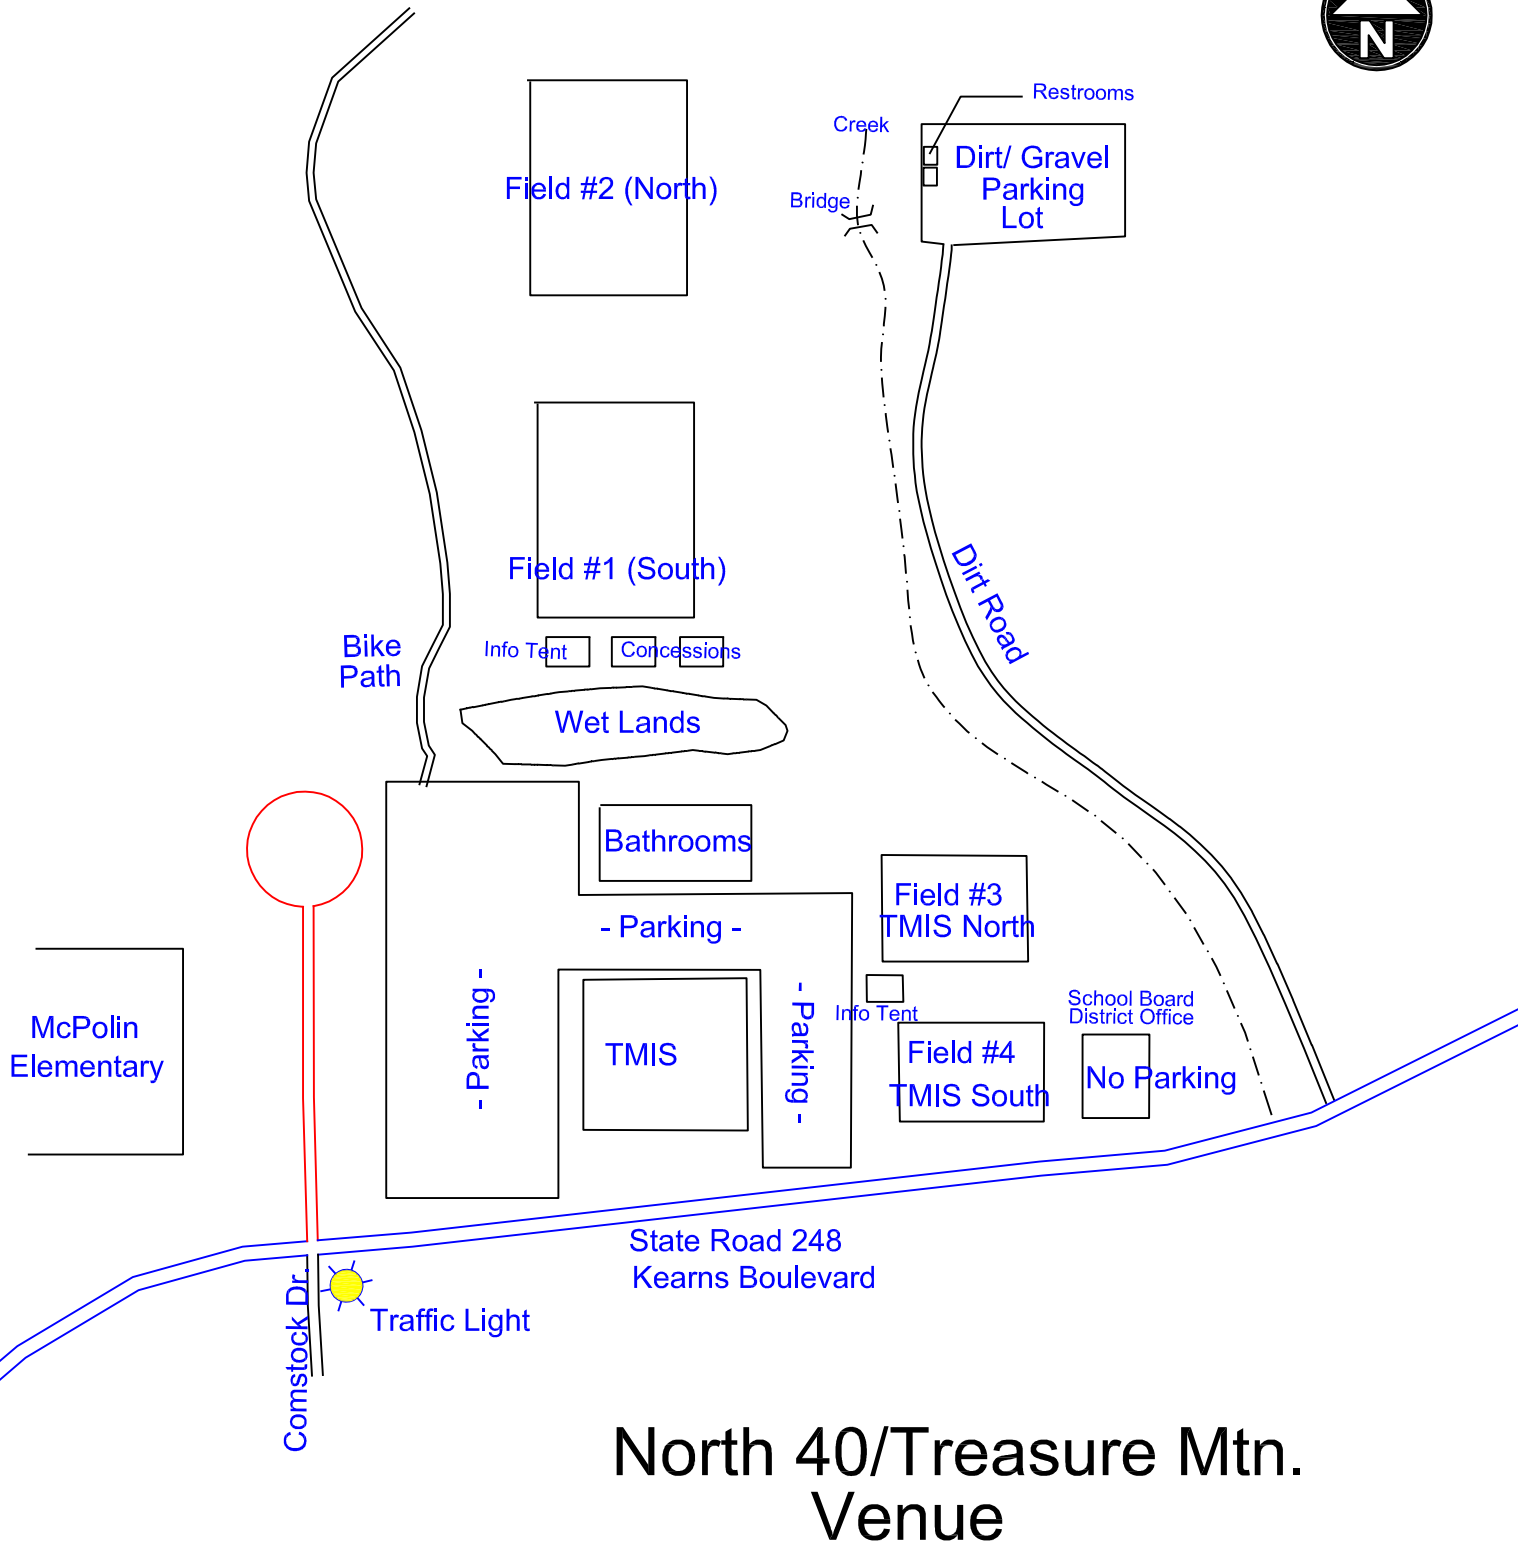

No Parking Along
Route 248 or at
PC School District Offices

2009 PARK CITY EXTREME CUP FIELD LOCATION MAP

North 40/Treasure Mtn. Venue