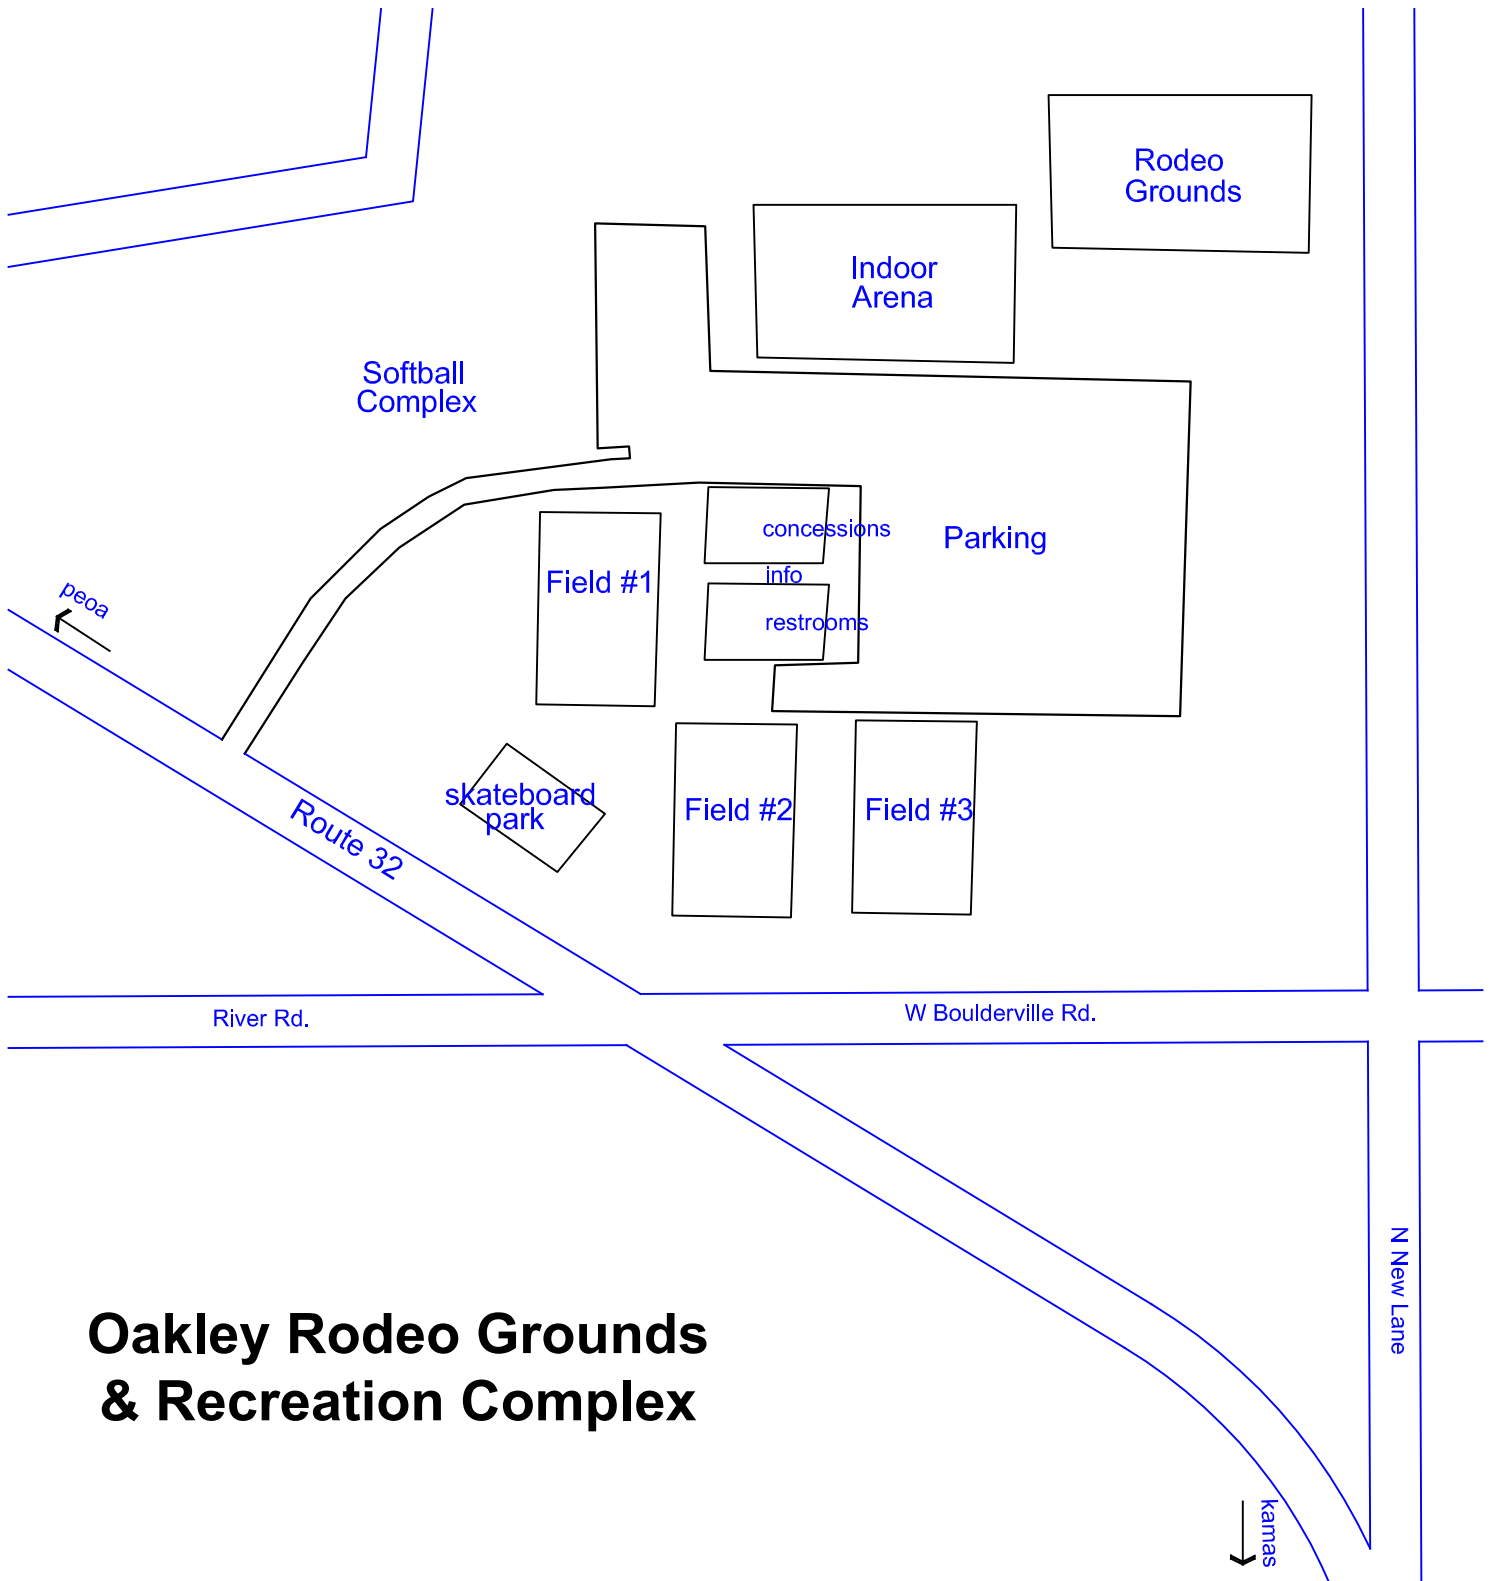

2009 PARK CITY EXTREME CUP FIELD LOCATION MAP

Oakley Rodeo Grounds & Recreation Complex