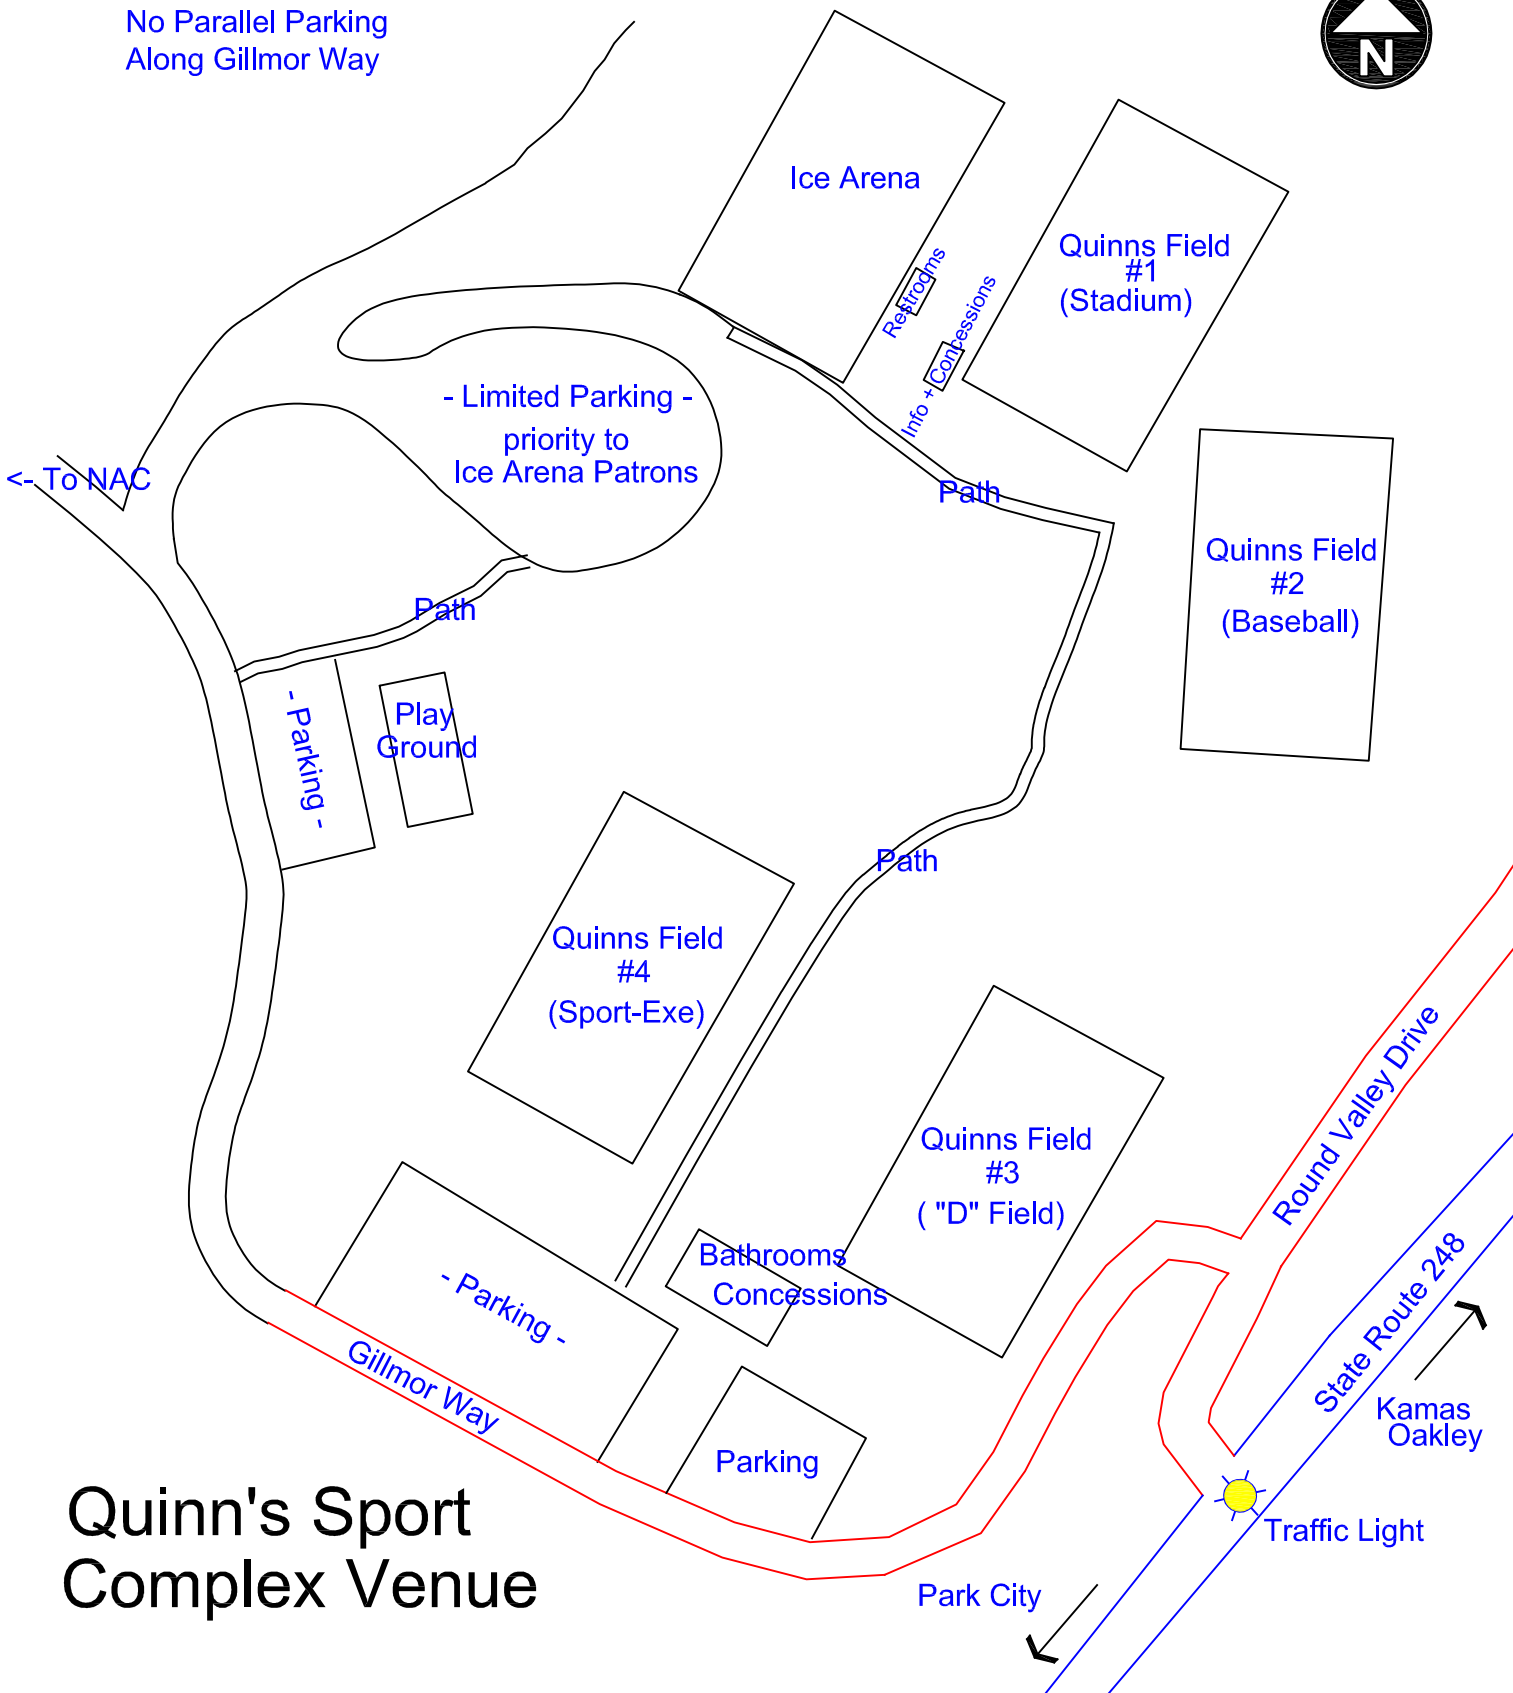

2009 PARK CITY EXTREME CUP FIELD LOCATION MAP

No Parallel Parking
Along Gillmor Way

<- To NAC

- Limited Parking -
priority to
Ice Arena Patrons

- Parking -

Play
Ground

Quinns Field
#4
(Sport-Exe)

Quinns Field
#3
("D" Field)

Bathrooms
Concessions

- Parking -

Parking

Quinn's Sport Complex Venue

Gillmor Way

Park City

Round Valley Drive

State Route 248

Kamas
Oakley

Traffic Light