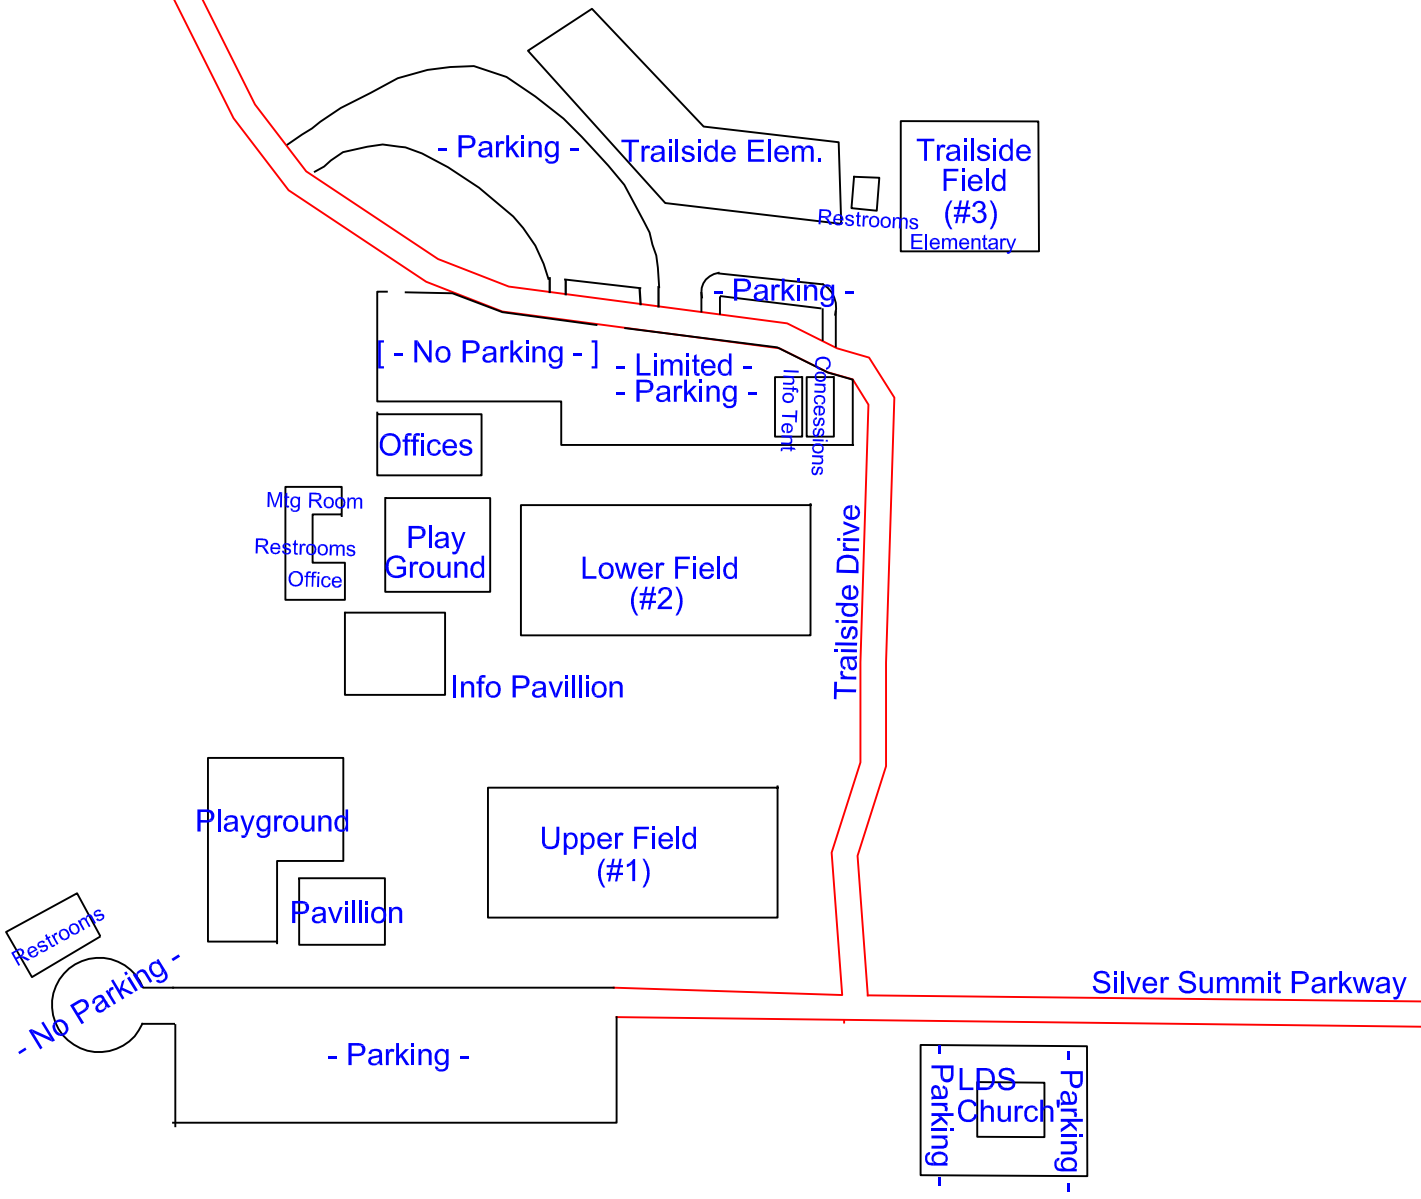

2009 PARK CITY EXTREME CUP FIELD LOCATION MAP

Trailside Park Venue