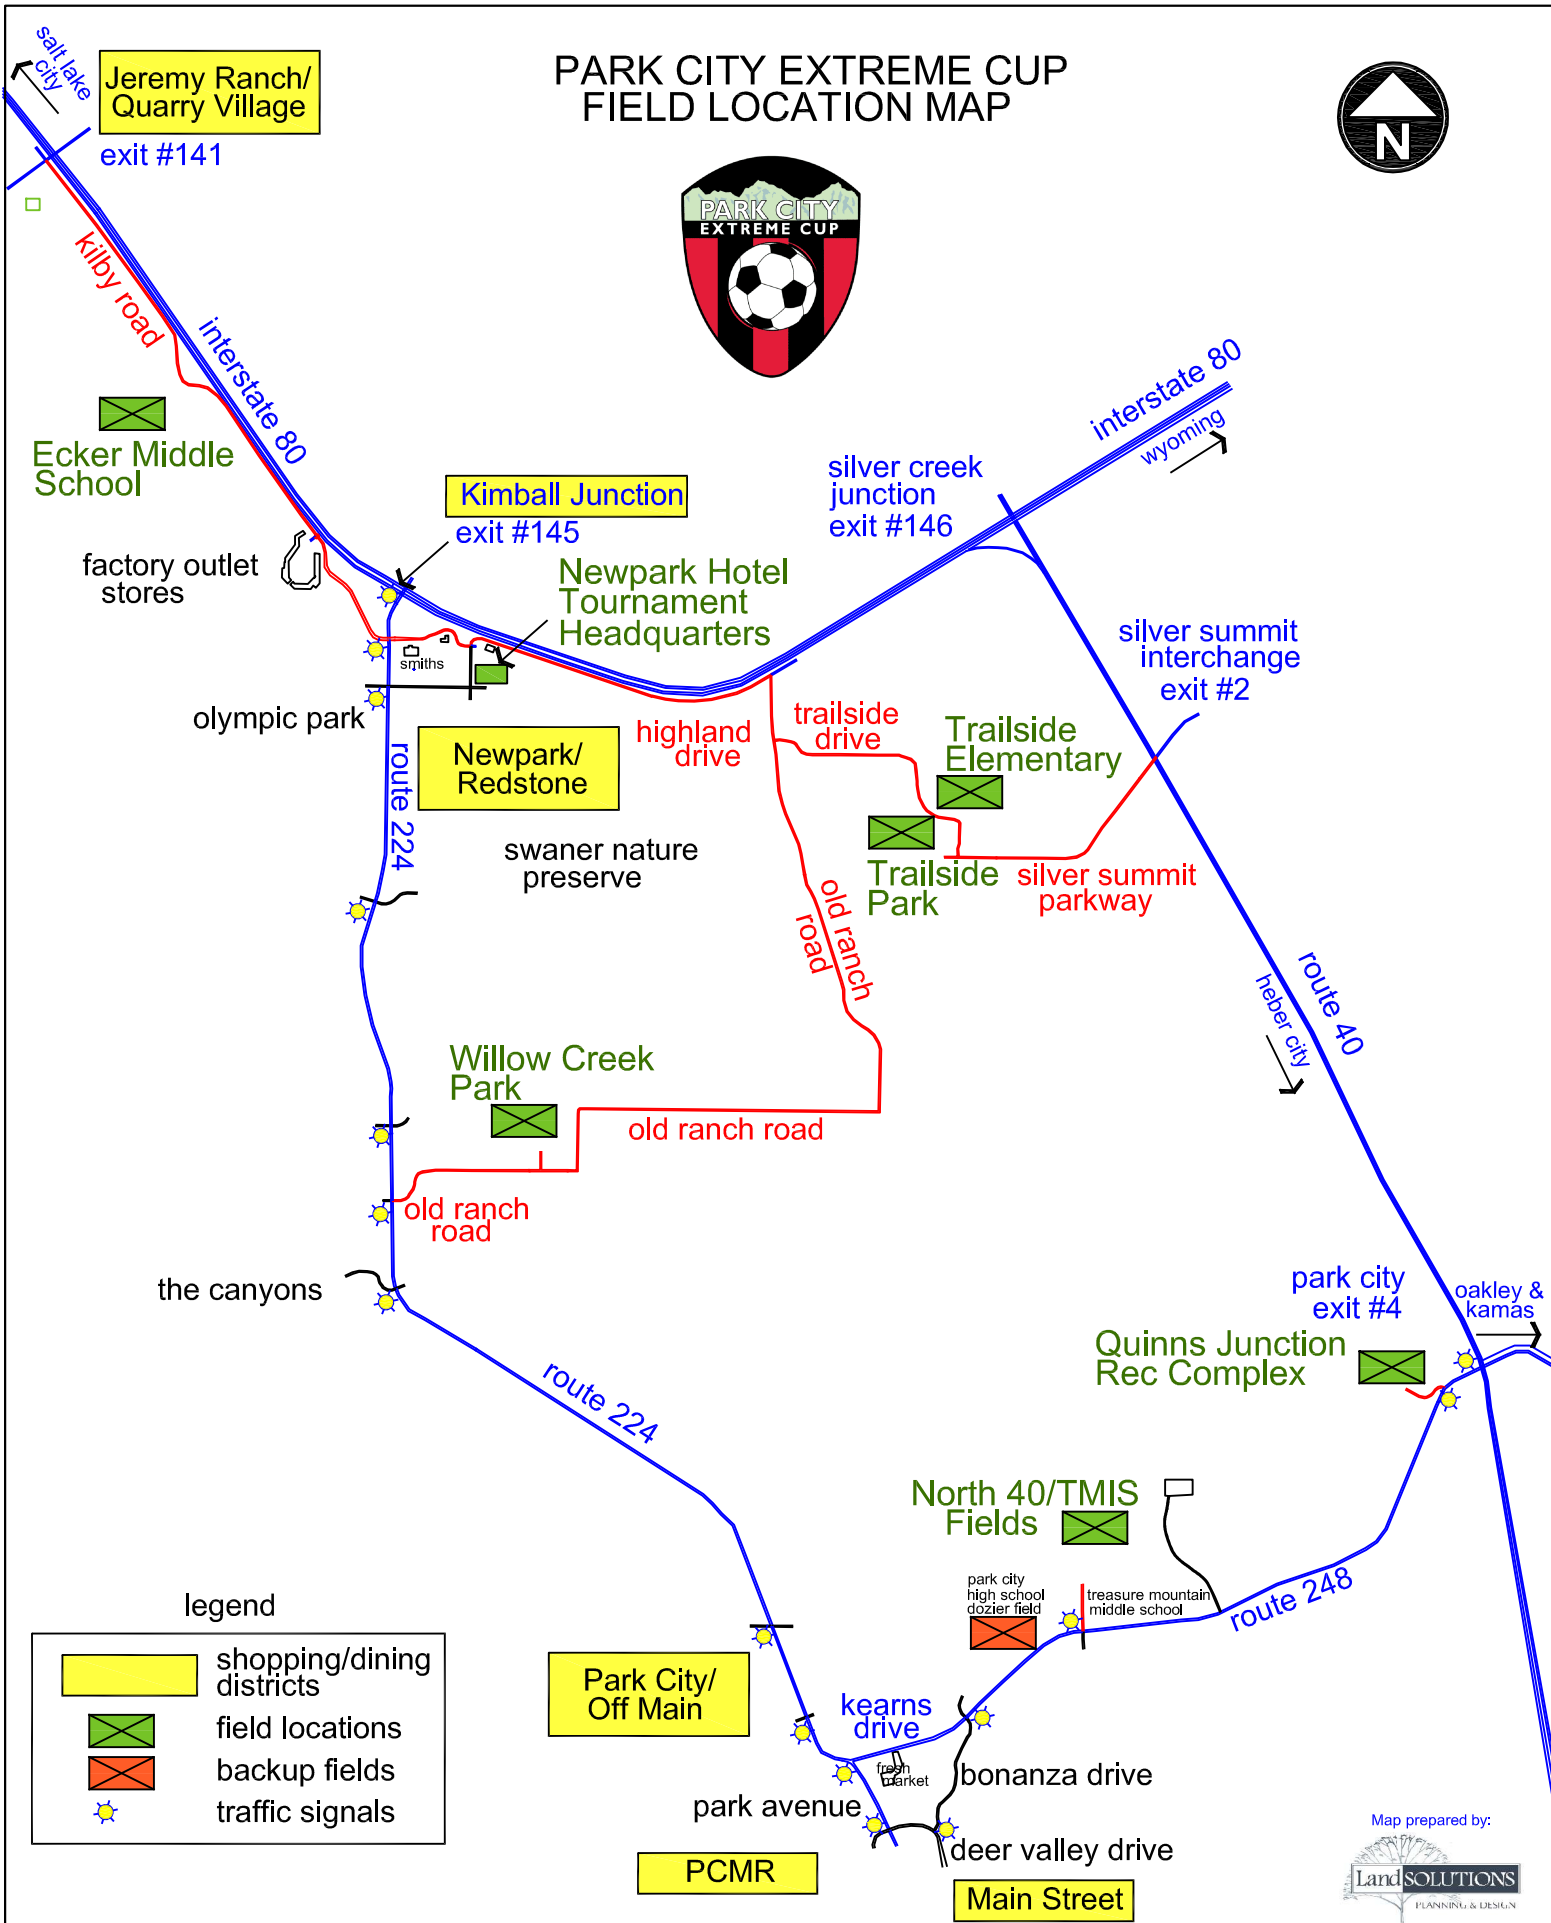

# PARK CITY EXTREME CUP FIELD LOCATION MAP

## Legend

	shopping/dining districts
	field locations
	backup fields
	traffic signals

Map prepared by: