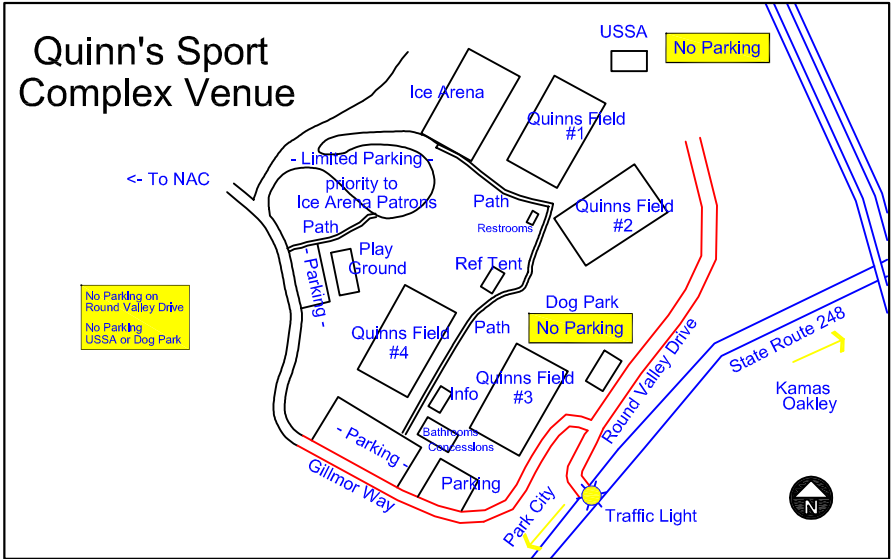

# Quinn's Sport Complex Venue

# North 40 & Treasure Mtn. Venue

Map Prepared by: