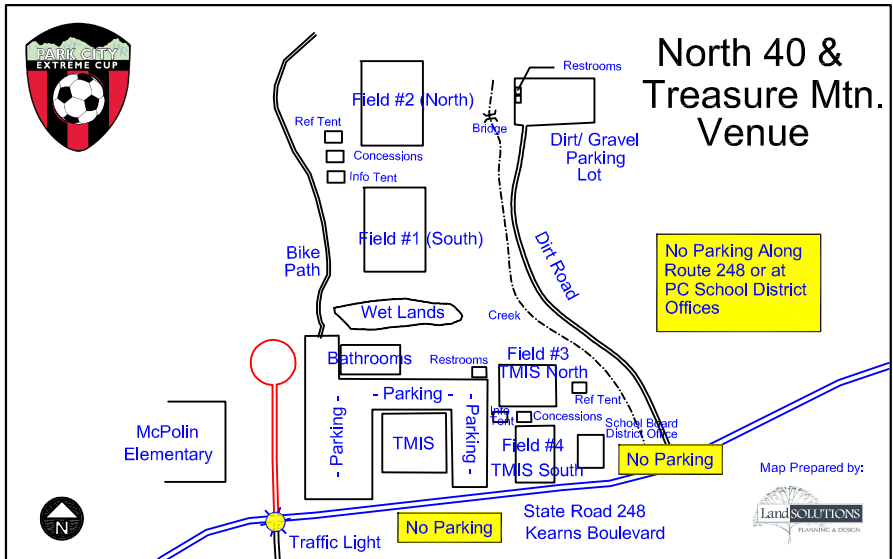

# Quinn's Sport Complex Venue

# North 40 & Treasure Mtn. Venue

Map Prepared by: