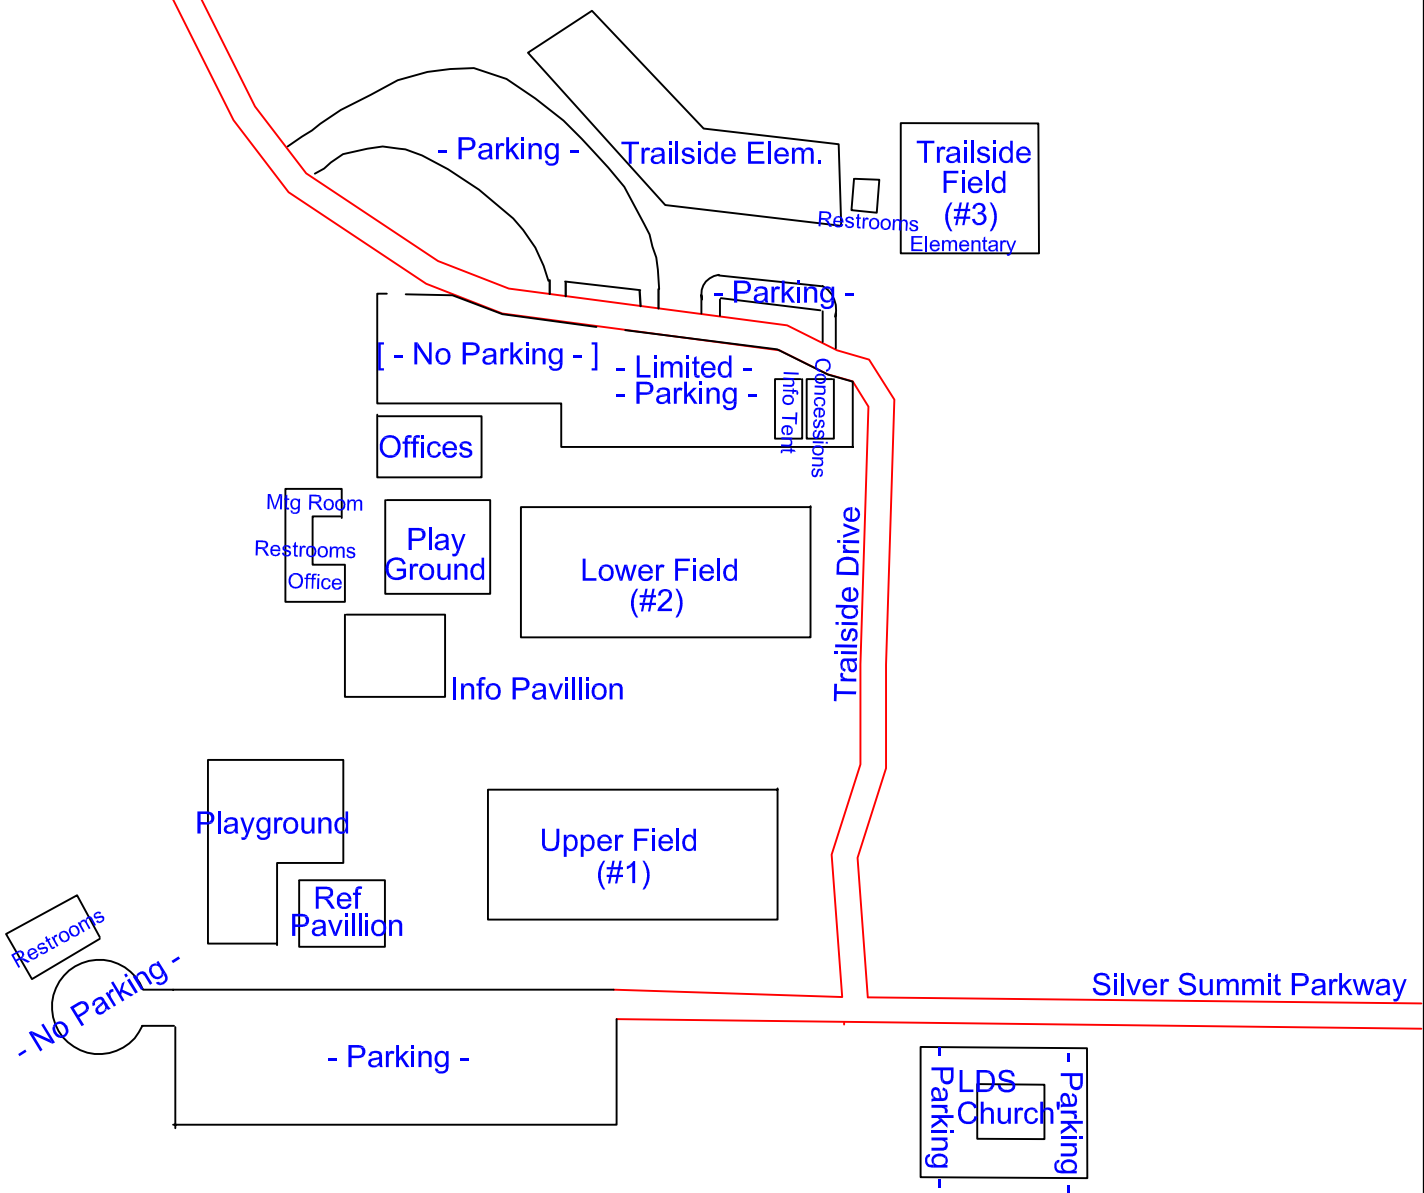

Trailside Park Venue

PARK CITY EXTREME CUP FIELD LOCATION MAP

Map Prepared by: