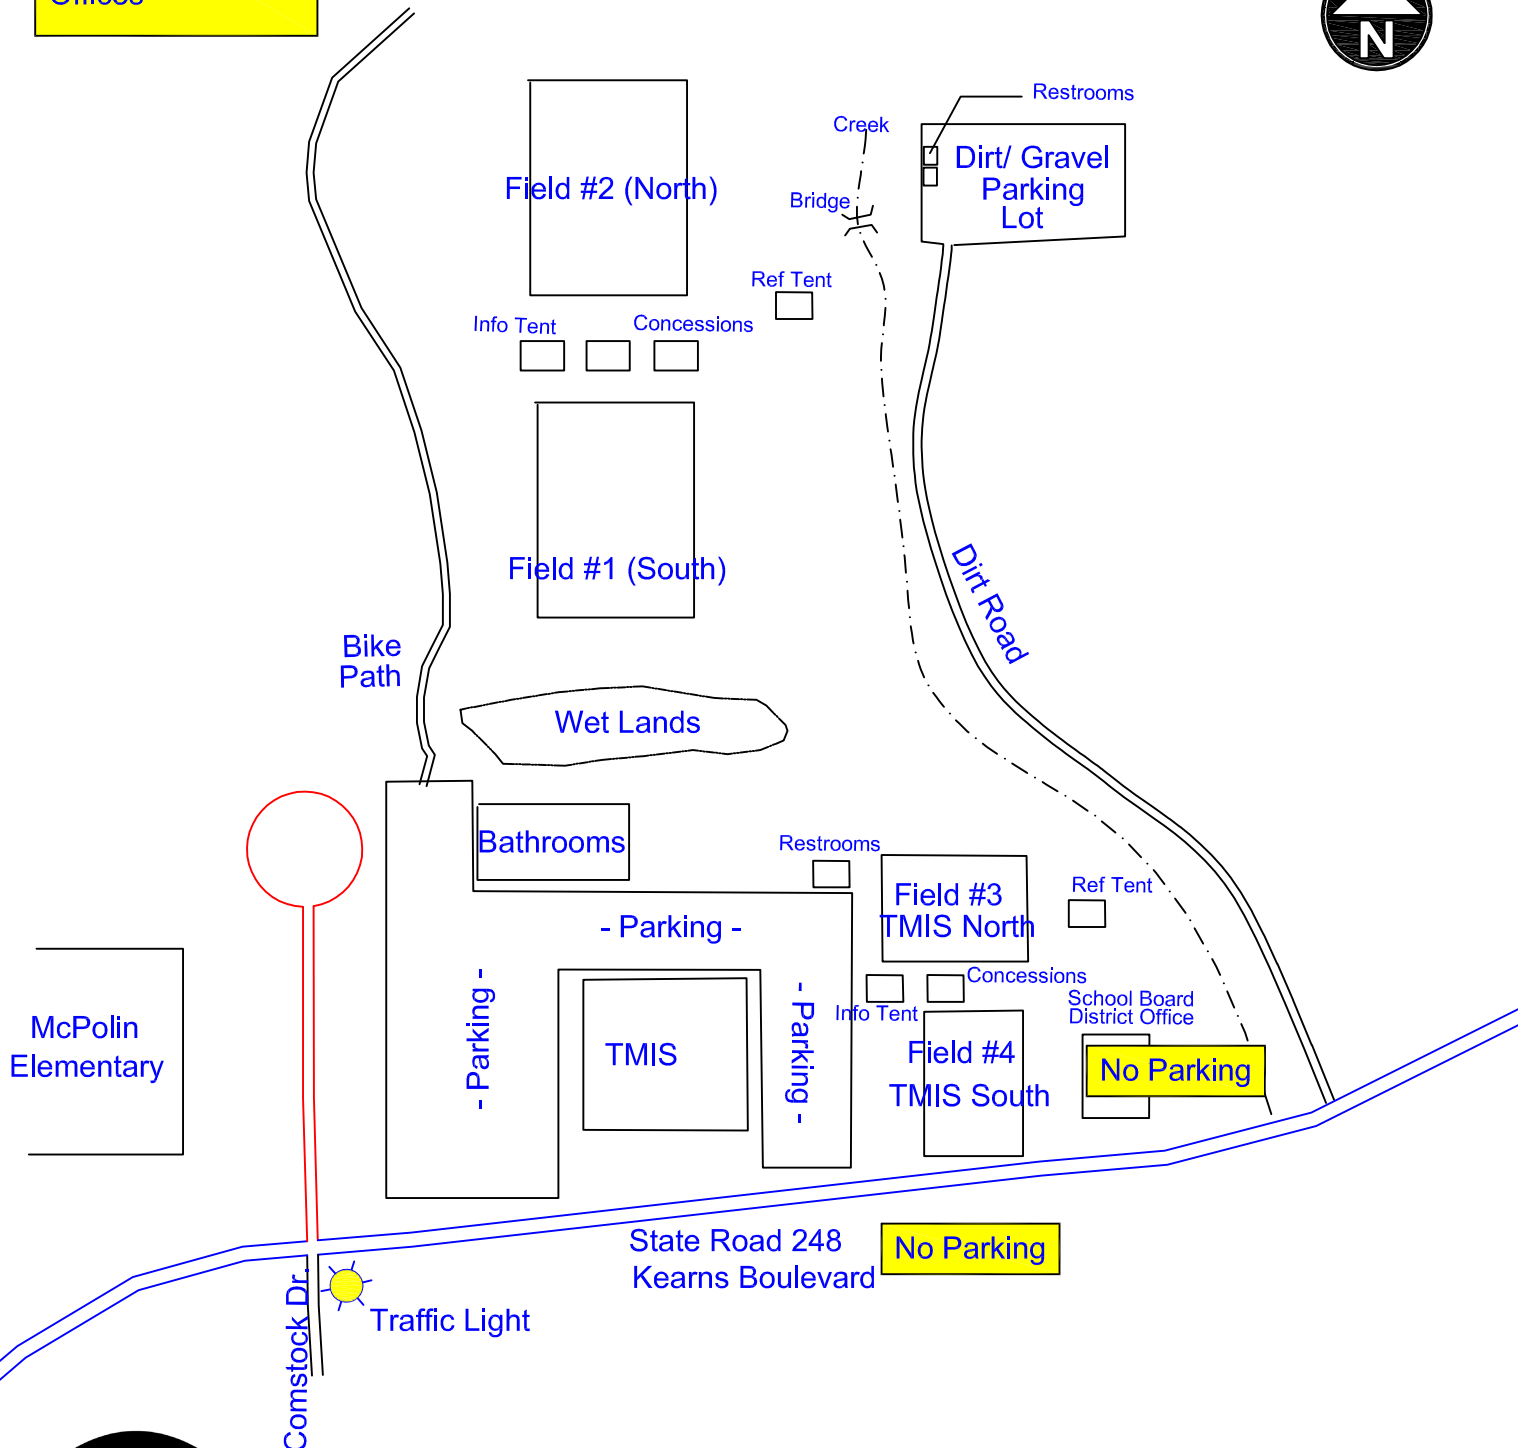

No Parking Along
Route 248 or at
PC School District
Offices

North 40/Treasure Mtn. Venue

McPolin
Elementary

Traffic Light

State Road 248
Kearns Boulevard

No Parking

No Parking

PARK CITY EXTREME CUP FIELD LOCATION MAP

Map Prepared by: